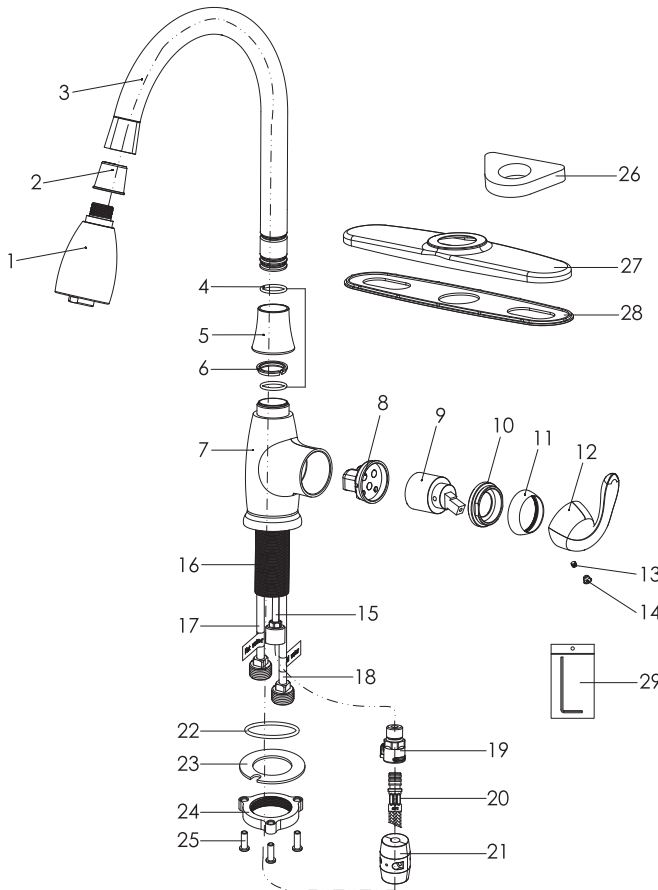

Noble - Single Handle High ARC Pull-down Kitchen Faucet

- * Includes Stainless Steel Deck Plate for Single or 3 Hole Installation
- * 8-3/8" Height 360° Swing Stainless Steel Tube Spout, Zinc Handle
- * Two Function Plastic Spray Head For Spray And Stream
- * Copper Waterway Construction with 1/2" -14 NPSM Connection
- * Premium Grade Ceramic Cartridge (Type G)
- * 60" Quick Connect Flexible Nylon Hose
- * Screw On Weight
- * Flow Rate: 1.8GPM
- * 100% Pressure System Tested

Project / Job Name	
Architect / Engineer	
Contractor	
Model	
Quantity	

Model No. :

191-7697 (CH)

191-7698 (BN *Spotless PVD*)

192-5882 (ORB)
 (Shown Model)

Product Compliance:

- ASME A112.18.1 / CSA B125.1
- NSF 61 - Section 9
- NSF 372 (Low Lead Content)
- ANSI A117.1 (ADA)

Noble - Single Handle High ARC Pull-down Kitchen Faucet

Model No. :

191-7697 (Polished Chrome)

191-7698 (Brushed Nickel *Spotless* PVD)

192-5882 (Oil-Rubbed Bronze)

No.	Part Name	Material
1	Spray	Plastic
2	Hose Guide	Plastic
3	Spout	Stainless Steel
4	O-Ring	Rubber
5	Hub Nut	Zinc
6	Wearing Ring	Plastic
7	Body	Zinc
8	Cartridge Seat	Brass
9	Cartridge	Ceramic
10	Cartridge Lock Nut	Brass
11	Trim Cap	Plastic
12	Handle	Zinc
13	Set Screw	Stainless Steel
14	Handle Button	Plastic
15	Copper Tube	Brass
16	Shank	Stainless Steel
17	Copper Tube	Brass
18	Copper Tube	Brass
19	Quick Connect Assembly	Plastic
20	Pull-out Hose	Nylon
21	Weight	Plastic+Steel
22	O-Ring	Rubber
23	Clamp	Rubber + Stainless Steel
24	Lock Nut	Zinc
25	Screw	Stainless Steel
26	Plastic Base	Plastic
27	Deck Plate	Stainless Steel
28	Putty Plate	Plastic
29	Allen Key	Stainless Steel