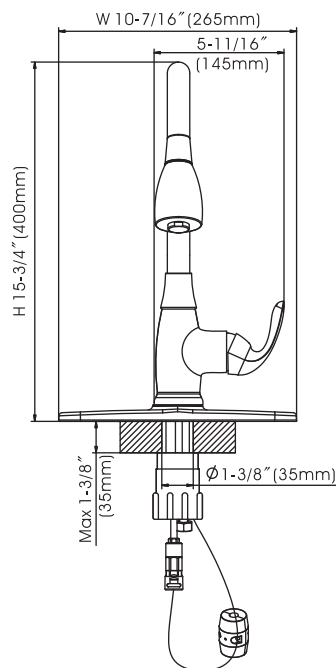

Noble - Single Handle High ARC Pull-down Kitchen Faucet

- * Includes Stainless Steel Deck Plate for Single or 3 Hole Installation
- * 8-3/8" Height 360° Swing Stainless Steel Tube Spout, Zinc Handle
- * Two Function Plastic Spray Head For Spray And Stream
- * Copper Waterway Construction with 1/2" -14 NPSM Connection
- * Premium Grade Ceramic Cartridge (Type G)
- * 60" Quick Connect Flexible Nylon Hose
- * Screw On Weight
- * Flow Rate: 1.8GPM
- * 100% Pressure System Tested

Project / Job Name	
Architect / Engineer	
Contractor	
Model	
Quantity	

Model No. :

191-7697 (CH)

191-7698 (BN *Spotless PVD*)

192-5882 (ORB)
 (Shown Model)

Product Compliance:

- ASME A112.18.1 / CSA B125.1
- NSF 61 - Section 9
- NSF 372 (Low Lead Content)
- ANSI A117.1 (ADA)

Noble - Single Handle High ARC Pull-down Kitchen Faucet

Model No. :

191-7697 (Polished Chrome)

191-7698 (Brushed Nickel *Spotless* PVD)

192-5882 (Oil-Rubbed Bronze)

No.	Part Name	Material
1	Spray	Plastic
2	Hose Guide	Plastic
3	Spout	Stainless Steel
4	O-Ring	Rubber
5	Hub Nut	Zinc
6	Wearing Ring	Plastic
7	Body	Zinc
8	Cartridge Seat	Brass
9	Cartridge	Ceramic
10	Cartridge Lock Nut	Brass
11	Trim Cap	Plastic
12	Handle	Zinc
13	Set Screw	Stainless Steel
14	Handle Button	Plastic
15	Copper Tube	Brass
16	Shank	Stainless Steel
17	Copper Tube	Brass
18	Copper Tube	Brass
19	Quick Connect Assembly	Plastic
20	Pull-out Hose	Nylon
21	Weight	Plastic+Steel
22	O-Ring	Rubber
23	Clamp	Rubber + Stainless Steel
24	Lock Nut	Zinc
25	Screw	Stainless Steel
26	Plastic Base	Plastic
27	Deck Plate	Stainless Steel
28	Putty Plate	Plastic
29	Allen Key	Stainless Steel