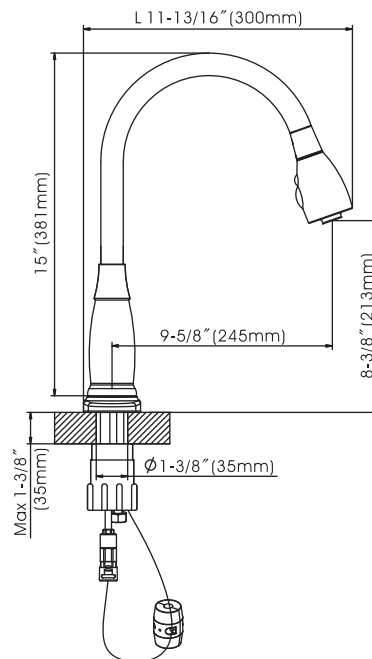

Noble - Single Handle High ARC Pull-down Kitchen Faucet

- * Includes Stainless Steel Deck Plate for Single or 3 Hole Installation
- * 8-3/8" Height 360° Swing Stainless Steel Tube Spout, Zinc Handle
- * Two Function Plastic Spray Head For Spray And Stream
- * Copper Waterway Construction with 1/2" -14 NPSM Connection
- * Premium Grade Ceramic Cartridge (Type G)
- * 60" Quick Connect Flexible Nylon Hose
- * Screw On Weight
- * Flow Rate: 1.8GPM
- * 100% Pressure System Tested

Project / Job Name	
Architect / Engineer	
Contractor	
Model	
Quantity	

Model No. :

191-7697 (CH)

191-7698 (BN *Spotless PVD*)

192-5882 (ORB)
 (Shown Model)

Product Compliance:

- ASME A112.18.1 / CSA B125.1
- NSF 61 - Section 9
- NSF 372 (Low Lead Content)
- ANSI A117.1 (ADA)

Noble - Single Handle High ARC Pull-down Kitchen Faucet

Model No. :

191-7697 (Polished Chrome)

191-7698 (Brushed Nickel *Spotless* PVD)

192-5882 (Oil-Rubbed Bronze)

No.	Part Name	Material
1	Spray	Plastic
2	Hose Guide	Plastic
3	Spout	Stainless Steel
4	O-Ring	Rubber
5	Hub Nut	Zinc
6	Wearing Ring	Plastic
7	Body	Zinc
8	Cartridge Seat	Brass
9	Cartridge	Ceramic
10	Cartridge Lock Nut	Brass
11	Trim Cap	Plastic
12	Handle	Zinc
13	Set Screw	Stainless Steel
14	Handle Button	Plastic
15	Copper Tube	Brass
16	Shank	Stainless Steel
17	Copper Tube	Brass
18	Copper Tube	Brass
19	Quick Connect Assembly	Plastic
20	Pull-out Hose	Nylon
21	Weight	Plastic+Steel
22	O-Ring	Rubber
23	Clamp	Rubber + Stainless Steel
24	Lock Nut	Zinc
25	Screw	Stainless Steel
26	Plastic Base	Plastic
27	Deck Plate	Stainless Steel
28	Putty Plate	Plastic
29	Allen Key	Stainless Steel