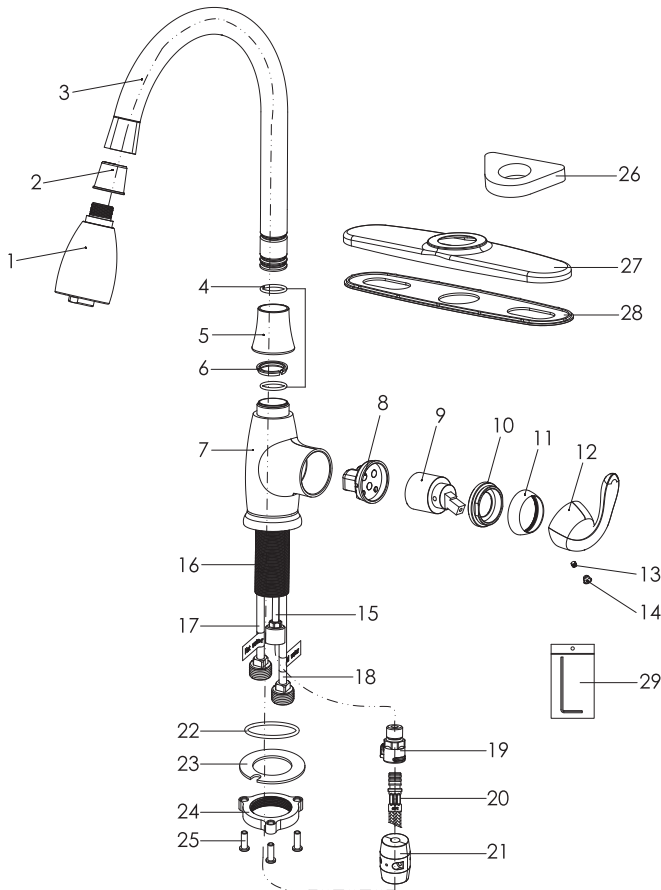

Noble - Single Handle High ARC Pull-down Kitchen Faucet

- * Includes Stainless Steel Deck Plate for Single or 3 Hole Installation
- * 8-3/8" Height 360° Swing Stainless Steel Tube Spout, Zinc Handle
- * Two Function Plastic Spray Head For Spray And Stream
- * Copper Waterway Construction with 1/2" -14 NPSM Connection
- * Premium Grade Ceramic Cartridge (Type G)
- * 60" Quick Connect Flexible Nylon Hose
- * Screw On Weight
- * Flow Rate: 1.8GPM
- * 100% Pressure System Tested

Project / Job Name	
Architect / Engineer	
Contractor	
Model	
Quantity	

Model No. :

191-7697 (CH)
 (Shown Model)

191-7698 (BN *Spotless PVD*)

192-5882 (ORB)

- Product Compliance:**
- ASME A112.18.1 / CSAB125.1
 - NSF 61 - Section 9
 - NSF 372 (Low Lead Content)
 - ANSI A117.1 (ADA)

Noble - Single Handle High ARC Pull-down Kitchen Faucet

Model No. :

191-7697 (Polished Chrome)

191-7698 (Brushed Nickel **Spotless** PVD)

192-5882 (Oil-Rubbed Bronze)

No.	Part Name	Material
1	Spray	Plastic
2	Hose Guide	Plastic
3	Spout	Stainless Steel
4	O-Ring	Rubber
5	Hub Nut	Zinc
6	Wearing Ring	Plastic
7	Body	Zinc
8	Cartridge Seat	Brass
9	Cartridge	Ceramic
10	Cartridge Lock Nut	Brass
11	Trim Cap	Plastic
12	Handle	Zinc
13	Set Screw	Stainless Steel
14	Handle Button	Plastic
15	Copper Tube	Brass
16	Shank	Stainless Steel
17	Copper Tube	Brass
18	Copper Tube	Brass
19	Quick Connect Assembly	Plastic
20	Pull-out Hose	Nylon
21	Weight	Plastic+Steel
22	O-Ring	Rubber
23	Clamp	Rubber + Stainless Steel
24	Lock Nut	Zinc
25	Screw	Stainless Steel
26	Plastic Base	Plastic
27	Deck Plate	Stainless Steel
28	Putty Plate	Plastic
29	Allen Key	Stainless Steel