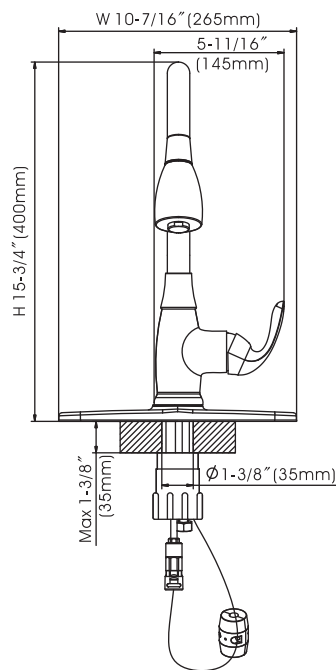

Noble - Single Handle High ARC Pull-down Kitchen Faucet

- * Includes Stainless Steel Deck Plate for Single or 3 Hole Installation
- * 8-3/8" Height 360° Swing Stainless Steel Tube Spout, Zinc Handle
- * Two Function Plastic Spray Head For Spray And Stream
- * Copper Waterway Construction with 1/2" -14 NPSM Connection
- * Premium Grade Ceramic Cartridge (Type G)
- * 60" Quick Connect Flexible Nylon Hose
- * Screw On Weight
- * Flow Rate: 1.8GPM
- * 100% Pressure System Tested

Project / Job Name	
Architect / Engineer	
Contractor	
Model	
Quantity	

Model No. :

191-7697 (CH)
 (Shown Model)

191-7698 (BN *Spotless PVD*)

192-5882 (ORB)

- Product Compliance:**
- ASME A112.18.1 / CSAB125.1
 - NSF 61 - Section 9
 - NSF 372 (Low Lead Content)
 - ANSI A117.1 (ADA)

Noble - Single Handle High ARC Pull-down Kitchen Faucet

Model No. :

191-7697 (Polished Chrome)

191-7698 (Brushed Nickel **Spotless** PVD)

192-5882 (Oil-Rubbed Bronze)

No.	Part Name	Material
1	Spray	Plastic
2	Hose Guide	Plastic
3	Spout	Stainless Steel
4	O-Ring	Rubber
5	Hub Nut	Zinc
6	Wearing Ring	Plastic
7	Body	Zinc
8	Cartridge Seat	Brass
9	Cartridge	Ceramic
10	Cartridge Lock Nut	Brass
11	Trim Cap	Plastic
12	Handle	Zinc
13	Set Screw	Stainless Steel
14	Handle Button	Plastic
15	Copper Tube	Brass
16	Shank	Stainless Steel
17	Copper Tube	Brass
18	Copper Tube	Brass
19	Quick Connect Assembly	Plastic
20	Pull-out Hose	Nylon
21	Weight	Plastic+Steel
22	O-Ring	Rubber
23	Clamp	Rubber + Stainless Steel
24	Lock Nut	Zinc
25	Screw	Stainless Steel
26	Plastic Base	Plastic
27	Deck Plate	Stainless Steel
28	Putty Plate	Plastic
29	Allen Key	Stainless Steel