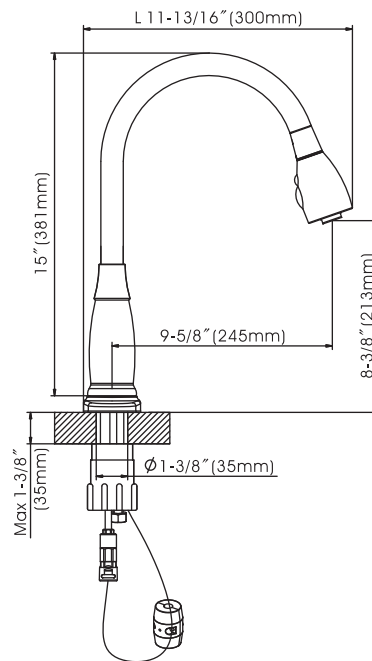

Noble - Single Handle High ARC Pull-down Kitchen Faucet

- * Includes Stainless Steel Deck Plate for Single or 3 Hole Installation
- * 8-3/8" Height 360° Swing Stainless Steel Tube Spout, Zinc Handle
- * Two Function Plastic Spray Head For Spray And Stream
- * Copper Waterway Construction with 1/2" -14 NPSM Connection
- * Premium Grade Ceramic Cartridge (Type G)
- * 60" Quick Connect Flexible Nylon Hose
- * Screw On Weight
- * Flow Rate: 1.8GPM
- * 100% Pressure System Tested

Project / Job Name	
Architect / Engineer	
Contractor	
Model	
Quantity	

Model No. :

191-7697 (CH)
 (Shown Model)

191-7698 (BN *Spotless PVD*)

192-5882 (ORB)

- Product Compliance:**
- ASME A112.18.1 / CSAB125.1
 - NSF 61 - Section 9
 - NSF 372 (Low Lead Content)
 - ANSI A117.1 (ADA)

Noble - Single Handle High ARC Pull-down Kitchen Faucet

Model No. :

191-7697 (Polished Chrome)

191-7698 (Brushed Nickel **Spotless** PVD)

192-5882 (Oil-Rubbed Bronze)

No.	Part Name	Material
1	Spray	Plastic
2	Hose Guide	Plastic
3	Spout	Stainless Steel
4	O-Ring	Rubber
5	Hub Nut	Zinc
6	Wearing Ring	Plastic
7	Body	Zinc
8	Cartridge Seat	Brass
9	Cartridge	Ceramic
10	Cartridge Lock Nut	Brass
11	Trim Cap	Plastic
12	Handle	Zinc
13	Set Screw	Stainless Steel
14	Handle Button	Plastic
15	Copper Tube	Brass
16	Shank	Stainless Steel
17	Copper Tube	Brass
18	Copper Tube	Brass
19	Quick Connect Assembly	Plastic
20	Pull-out Hose	Nylon
21	Weight	Plastic+Steel
22	O-Ring	Rubber
23	Clamp	Rubber + Stainless Steel
24	Lock Nut	Zinc
25	Screw	Stainless Steel
26	Plastic Base	Plastic
27	Deck Plate	Stainless Steel
28	Putty Plate	Plastic
29	Allen Key	Stainless Steel