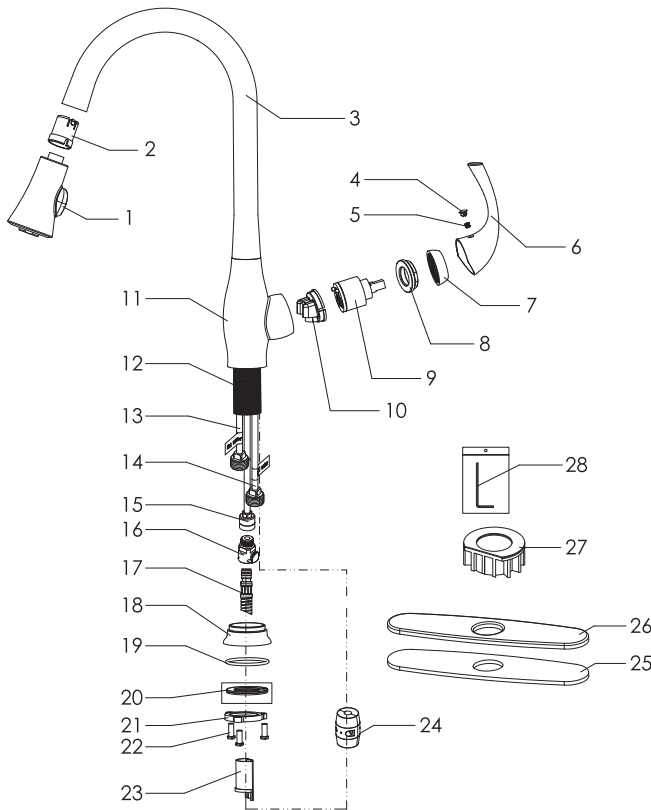

Grand - Single Handle Pull-down Kitchen Faucet

- * Includes Stainless Steel Deck Plate for 1 or 3 Holes Installation
- * 6" - 8" Center-set, 360° Swing Stainless Steel Tube Spout, Zinc Handle
- * Matching Two Function Plastic Pull-down Sprayer
- * Copper Waterway Construction with 1/2" -14 NPSM Connection
- * Premium Grade Ceramic Cartridge (Type G)
- * 60" Quick Connect Flexible Nylon Hose
- * Screw On Weight
- * Flow Rate: 1.8GPM
- * 100% Pressure System Tested

Project / Job Name	
Architect / Engineer	
Contractor	
Model	
Quantity	

Model No. :

191-6600 (CH)

191-6601 (BN *Spotless PVD*)

191-6639 (ORB)
 (Shown Model)

Cartridge (Type G)

Product Compliance:

- ASME A112.18.1 / CSA B125.1
- NSF 61 - Section 9
- NSF 372 (Low Lead Content)
- ANSI A117.1 (ADA)

Grand - Single Handle Pull-down Kitchen Faucet

Model No. :

191-6600 (Polished Chrome)

191-6601 (Brushed Nickel *Spotless* PVD)

191-6639 (Oil-Rubbed Bronze)

No.	Part Name	Material
1	Spray	Plastic
2	Hose Guide	Plastic
3	Spout	Stainless Steel
4	Index	Plastic
5	Set Screw	Stainless Steel
6	Handle	Zinc
7	Trim Cap	Plastic
8	Cartridge Lock Nut	Brass
9	Cartridge	Ceramic
10	Cartridge Seat	Brass
11	Body	Zinc
12	Shank	Stainless Steel
13	Copper Tube	Brass
14	Copper Tube	Brass
15	Copper Tube	Brass
16	Quick Connect Assembly	Plastic
17	Pull-Down Hose	Nylon
18	Hub Base	Zinc
19	O-Ring	Rubber
20	Clamp	Rubber+Stainless Steel
21	Lock Nut	Zinc
22	Screw	Stainless Steel
23	Protective Sleeve	Plastic
24	Weight	Plastic+Steel
25	Putty Plate	Sponge
26	Deck Plate	Stainless Steel
27	Plastic Base	Plastic
28	Allen Key	Steel