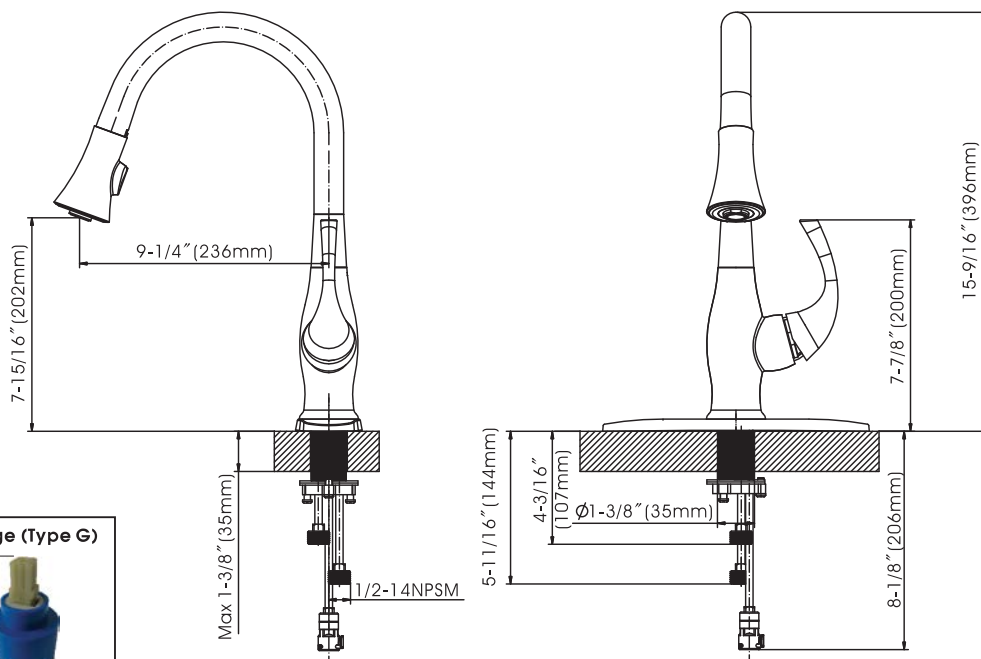

Grand - Single Handle Pull-down Kitchen Faucet

- * Includes Stainless Steel Deck Plate for 1 or 3 Holes Installation
- * 6" - 8" Center-set, 360° Swing Stainless Steel Tube Spout, Zinc Handle
- * Matching Two Function Plastic Pull-down Sprayer
- * Copper Waterway Construction with 1/2" -14 NPSM Connection
- * Premium Grade Ceramic Cartridge (Type G)
- * 60" Quick Connect Flexible Nylon Hose
- * Screw On Weight
- * Flow Rate: 1.8GPM
- * 100% Pressure System Tested

Project / Job Name	
Architect / Engineer	
Contractor	
Model	
Quantity	

Model No. :

191-6600 (CH)

191-6601 (BN *Spotless PVD*)

191-6639 (ORB)
 (Shown Model)

Cartridge (Type G)

Product Compliance:

- ASME A112.18.1 / CSA B125.1
- NSF 61 - Section 9
- NSF 372 (Low Lead Content)
- ANSI A117.1 (ADA)

Grand - Single Handle Pull-down Kitchen Faucet

Model No. :

191-6600 (Polished Chrome)

191-6601 (Brushed Nickel *Spotless* PVD)

191-6639 (Oil-Rubbed Bronze)

No.	Part Name	Material
1	Spray	Plastic
2	Hose Guide	Plastic
3	Spout	Stainless Steel
4	Index	Plastic
5	Set Screw	Stainless Steel
6	Handle	Zinc
7	Trim Cap	Plastic
8	Cartridge Lock Nut	Brass
9	Cartridge	Ceramic
10	Cartridge Seat	Brass
11	Body	Zinc
12	Shank	Stainless Steel
13	Copper Tube	Brass
14	Copper Tube	Brass
15	Copper Tube	Brass
16	Quick Connect Assembly	Plastic
17	Pull-Down Hose	Nylon
18	Hub Base	Zinc
19	O-Ring	Rubber
20	Clamp	Rubber+Stainless Steel
21	Lock Nut	Zinc
22	Screw	Stainless Steel
23	Protective Sleeve	Plastic
24	Weight	Plastic+Steel
25	Putty Plate	Sponge
26	Deck Plate	Stainless Steel
27	Plastic Base	Plastic
28	Allen Key	Steel