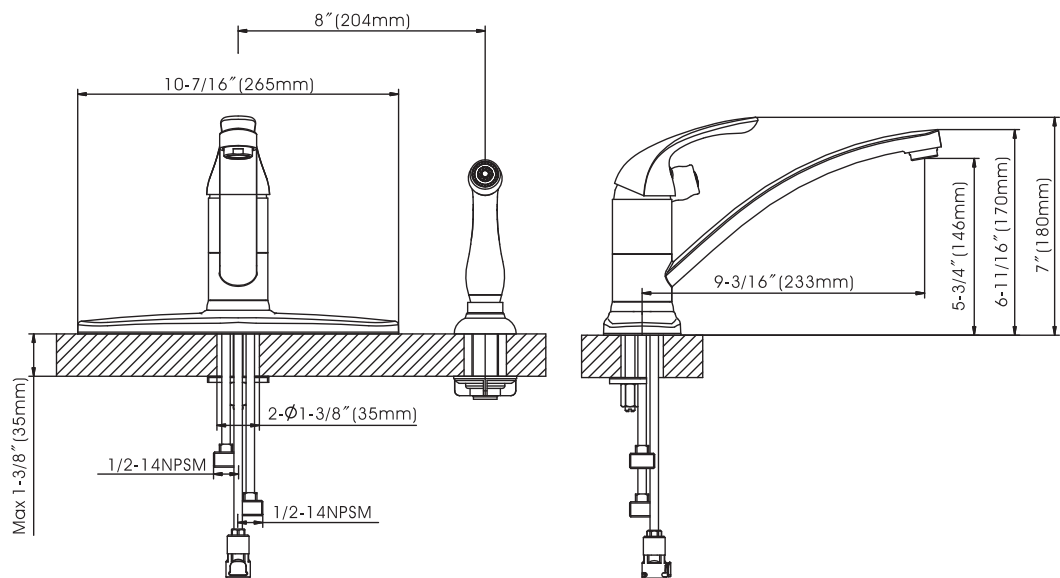

Model No. :

☐ 191-6574 (CH)
(Shown Model)

☐ 191-6575 (BN *Spotless* PVD)

1. **Product Compliance:**
2. ASME A112.18.1 / CSA B125.1
   - NSF 61 - Section 9
   - NSF 372 (Low Lead Content)
   - ANSI A117.1 (ADA)