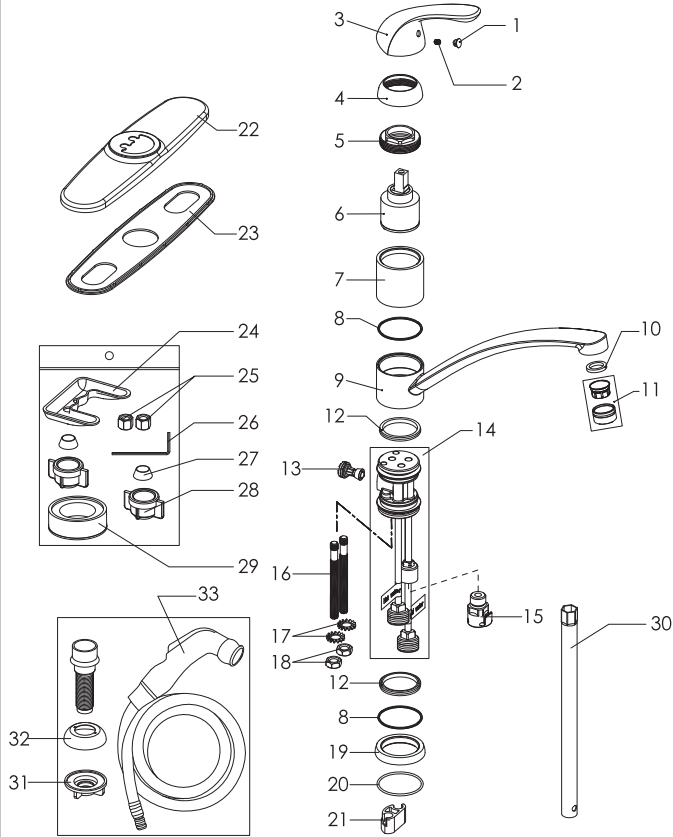

Noble - Single Handle Kitchen Faucet With Side Spray

- * 6" - 8" Center-set , 4 Hole Installation , 360° Swing Brass Tube Spout, Zinc Handle
- * Removable Stainless Steel Deck Plate For Two Hole Installation
- * Matching Plastic Side Sprayer With 49" "Quick Connect" Sprayer Hose
- * Copper Waterway Construction with 1/2" -14 NPSM Connection
- * Premium Grade Ceramic Cartridge (Type H)
- * Flow Rate: 1.8GPM
- * 100% Pressure System Tested

Project / Job Name	
Architect / Engineer	
Contractor	
Model	
Quantity	

Model No. :

191-6574 (CH)
 (Shown Model)

191-6575 (BN *Spotless* PVD)

- Product Compliance:**
- ASME A112.18.1 / CSA B125.1
 - NSF 61 - Section 9
 - NSF 372 (Low Lead Content)
 - ANSI A117.1 (ADA)

Noble - Single Handle Kitchen Faucet With Side Spray

Model No. :

191-6574 (Polished Chrome)

191-6575 (Brushed Nickel **Spotless** PVD)

No.	Part Name	Material
1	Index	Plastic
2	Set Screw	Stainless Steel
3	Handle	Zinc
4	Trim Cap	Plastic
5	Cartridge Lock Nut	Stainless Steel
6	Cartridge	Ceramic
7	Cartridge Sleeve	Zinc
8	Wearing Ring	Plastic
9	Spout	Brass
10	Washer	Rubber
11	Aerator	Brass+Plastic
12	Sealing Ring	Rubber
13	Diverter	Brass+Plastic
14	Waterway	Brass
15	Quick Connect Assembly	Plastic
16	Bolt	Stainless Steel
17	Stainless Steel Washer	Stainless Steel
18	Lock Nut	Stainless Steel
19	Hub Base	Zinc
20	O-Ring	Rubber
21	Plastic Washer	Plastic
22	Deck Plate	Stainless Steel
23	Putty Plate	Plastic
24	Clamp	Stainless Steel
25	Lock Nut	Stainless Steel
26	Allen Key	Stainless Steel
27	Sealing Ring	Rubber
28	Plastic Nut	Plastic
29	Teflon Tape	Plastic
30	Socket Wrench	Steel
31	Plastic Lock Nut	Stainless Steel
32	Spray Gasket	Plastic
33	Side Spray	Plastic