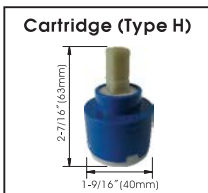

Model No. :

☐ 191-6574 (CH)
(Shown Model)

☐ 191-6575 (BN *Spotless* PVD)

1. **Product Compliance:**
2. ASME A112.18.1 / CSA B125.1
   - NSF 61 - Section 9
   - NSF 372 (Low Lead Content)
   - ANSI A117.1 (ADA)