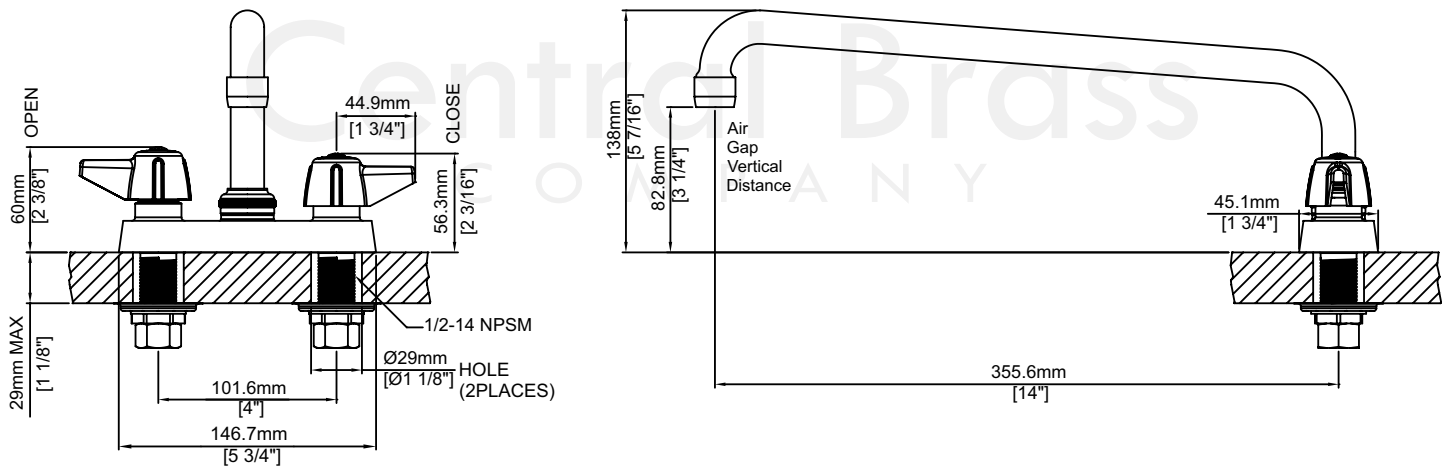

Model# 0084-A4

Two Handle Cast Brass Bar/Laundry Faucet

FEATURES & SPECIFICATIONS

- Canopy Handles
- 14" Tube Swivel Spout
- Replaceable Seats
- 2 or 3-Hole 4" Installation
- 1.5 GPM Flow Rate
- 1.5 GPM Flow Rate

0084-A4/REV. 11 2016

Product Specifications subject to change without notice

Model# 0084-A4

Two Handle Cast Brass Bar/Laundry Faucet

0084-A4/REV. 11 2016

Product Specifications subject to change without notice