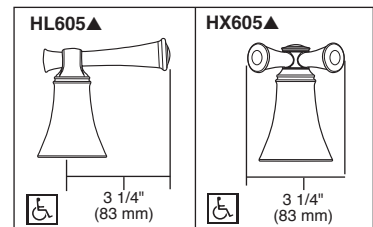

COMPLIES WITH:

- ASME A112.18.1 / CSA B125.1
- Indicates compliance to ICC/ANSI A117.1 - Valve control only
- EPA WaterSense® - Applies to T67405-LHP▲ only