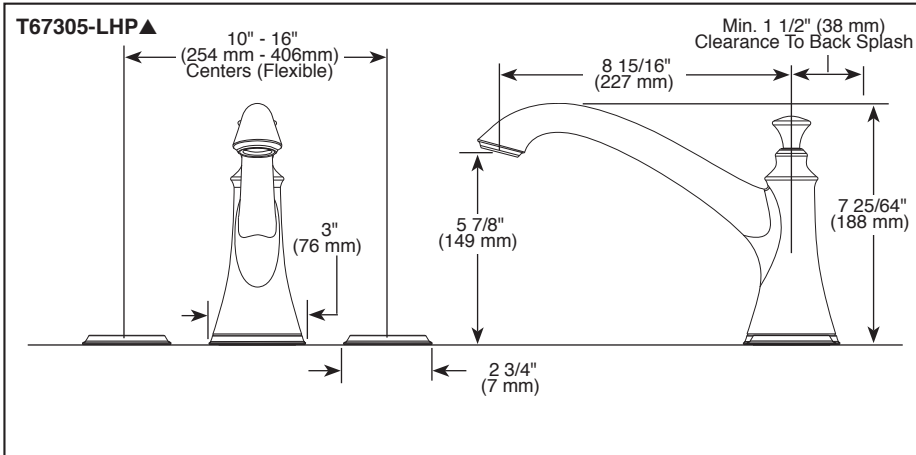

Submitted Model No.: _____

Specific Features: _____

BRIZO®

ROMAN TUB/ WHIRLPOOL FAUCET TRIM

- Baliza® Bath Collection
- Two-Handle Roman Tub Valve Trim
- Three Hole Installation (T67305-LHP)
- Four Hole Installation (T67405-LHP)
- Rough-In Kit Must Also be Ordered to Complete Installation (R62707 for Three Hole or R64707 for Four Hole)

TRIM STANDARD SPECIFICATIONS:

- Trim only for two handle roman tub faucet for concealed mounting
- LHP - Less Handle Program. See handle options below
- Temperature and volume controlled with handles
- Rough-In kit must also be ordered to complete installation (R62707 for three hole or R64707 for four hole). There are separate specification sheets on each rough-in kit if more details are required.
- Handshower includes double check valves for backflow prevention (T67405-LHP)
- Handshower max flow rate 1.75 gpm @ 80 psi, 6.6 L/min @ 550 kPa

WARRANTY

- Parts and Finish - Lifetime limited warranty; or for commercial purchasers, 10 years for multi-family residential (apartments and condominiums) and 5 years for all other commercial uses, in each case from the date of purchase.
- Electronic Parts and Batteries (if applicable) - 5 years from the date of purchase; or for commercial purchasers, 1 year from the date of purchase. No warranty is provided on batteries.

COMPLIES WITH:

- ASME A112.18.1 / CSA B125.1
- Indicates compliance to ICC/ANSI A117.1 - Valve control only
- EPA WaterSense® - Applies to T67405-LHP▲ only

▲ Designate Proper Finish Suffix