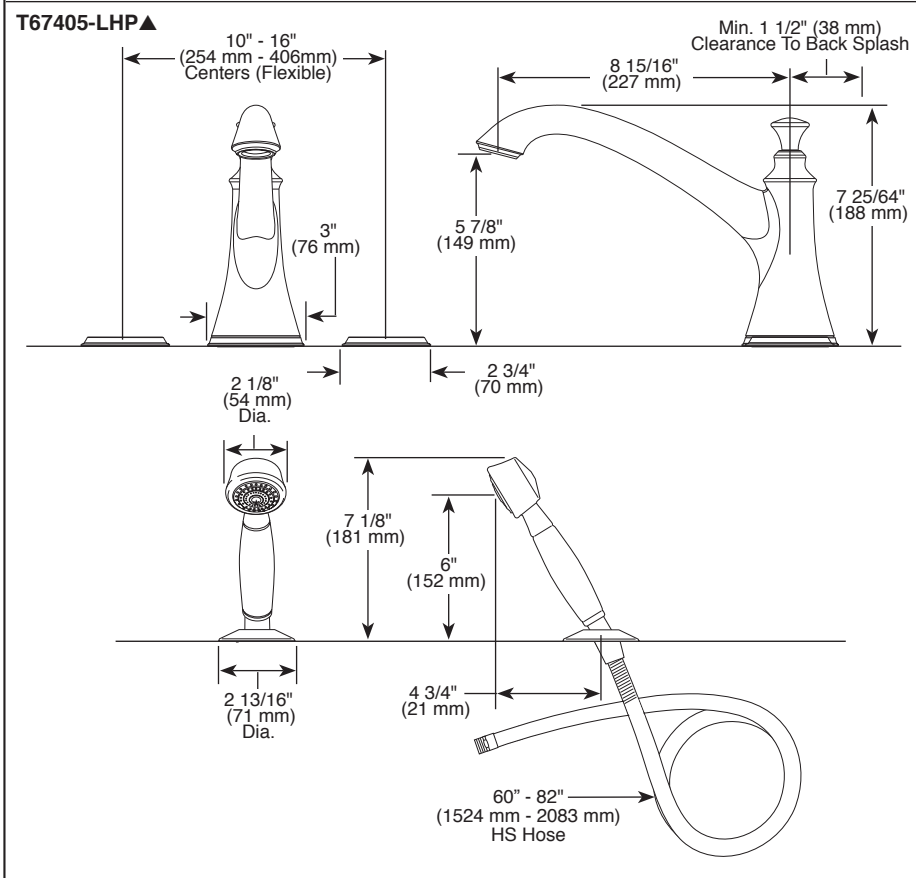

Submitted Model No.: _____

Specific Features: _____

BRIZO®

ROMAN TUB/ WHIRLPOOL FAUCET TRIM

- Baliza® Bath Collection
- Two-Handle Roman Tub Valve Trim
- Three Hole Installation (T67305-LHP)
- Four Hole Installation (T67405-LHP)
- Rough-In Kit Must Also be Ordered to Complete Installation (R62707 for Three Hole or R64707 for Four Hole)

TRIM STANDARD SPECIFICATIONS:

- Trim only for two handle roman tub faucet for concealed mounting
- LHP - Less Handle Program. See handle options below
- Temperature and volume controlled with handles
- Rough-In kit must also be ordered to complete installation (R62707 for three hole or R64707 for four hole). There are separate specification sheets on each rough-in kit if more details are required.
- Handshower includes double check valves for backflow prevention (T67405-LHP)
- Handshower max flow rate 1.75 gpm @ 80 psi, 6.6 L/min @ 550 kPa

WARRANTY

- Parts and Finish - Lifetime limited warranty; or for commercial purchasers, 10 years for multi-family residential (apartments and condominiums) and 5 years for all other commercial uses, in each case from the date of purchase.
- Electronic Parts and Batteries (if applicable) - 5 years from the date of purchase; or for commercial purchasers, 1 year from the date of purchase. No warranty is provided on batteries.

COMPLIES WITH:

- ASME A112.18.1 / CSA B125.1
- Indicates compliance to ICC/ANSI A117.1 - Valve control only
- EPA WaterSense® - Applies to T67405-LHP▲ only

▲ Designate Proper Finish Suffix