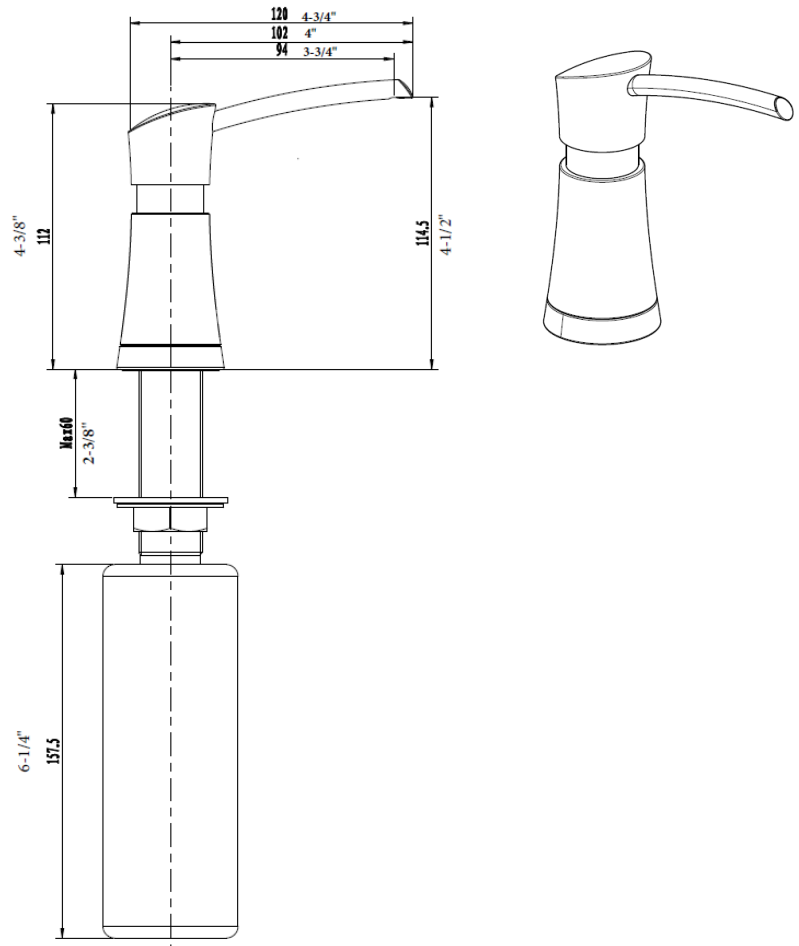

FEATURES

- Solid brass body
- Will fit all Blanco faucet holes
- Custom finishes match Blanco faucets
- Compliments the ARTONA faucet series
- 12 ounce capacity

COMPLIMENTS THESE FAUCETS:

- ARTONA Pull Down 2.2 gpm: 442027 TRUFFLE & STAINLESS
- ARTONA Pull Down 1.5 gpm: 442035 TRUFFLE & STAINLESS
- ARTONA Bar Faucet 2.2 gpm: 442043 TRUFFLE & STAINLESS

JOB INFORMATION

Job Name: _____

Contact: _____

Date Specified: _____

Specifier: _____

Contractor: _____

Model 442049 shown

NOMINAL DIMENSIONS

REACH	HEIGHT	TOTAL HEIGHT
4"	4-3/8"	4-3/4"

See next page for exploded parts drawing and parts list.

BLANCO AMERICA

800.451.5782

www.blancoamerica.com

© 2016 BLANCO AMERICA

1/16

SPEC-001

REPAIR PART GUIDE		
Num.	Description	Part #
1	Dispenser - Chrome	442140
1	Dispenser - Stainless	442144
2	Pump Kit	442141
3	Base Kit - Chrome	442142
3	Base Kit - Stainless	442145
4	Installation Kit	442143
5	Bottle	441963