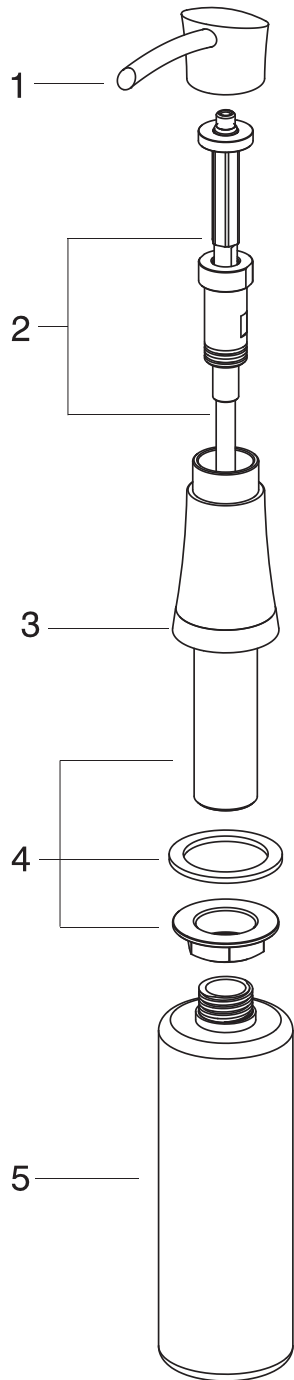

FEATURES

- Solid brass body
- Will fit all Blanco faucet holes
- Custom finishes match Blanco faucets
- Compliments the ARTONA faucet series
- 12 ounce capacity

COMPLIMENTS THESE FAUCETS:

- ARTONA Pull Down 2.2 gpm: 442027 TRUFFLE & STAINLESS
- ARTONA Pull Down 1.5 gpm: 442035 TRUFFLE & STAINLESS
- ARTONA Bar Faucet 2.2 gpm: 442043 TRUFFLE & STAINLESS

JOB INFORMATION

Job Name: _____

Contact: _____

Date Specified: _____

Specifier: _____

Contractor: _____

Model 442049 shown

NOMINAL DIMENSIONS

REACH	HEIGHT	TOTAL HEIGHT
4"	4-3/8"	4-3/4"

See next page for exploded parts drawing and parts list.

BLANCO AMERICA

800.451.5782

www.blancoamerica.com

© 2016 BLANCO AMERICA

1/16

SPEC-001

REPAIR PART GUIDE		
Num.	Description	Part #
1	Dispenser - Chrome	442140
1	Dispenser - Stainless	442144
2	Pump Kit	442141
3	Base Kit - Chrome	442142
3	Base Kit - Stainless	442145
4	Installation Kit	442143
5	Bottle	441963