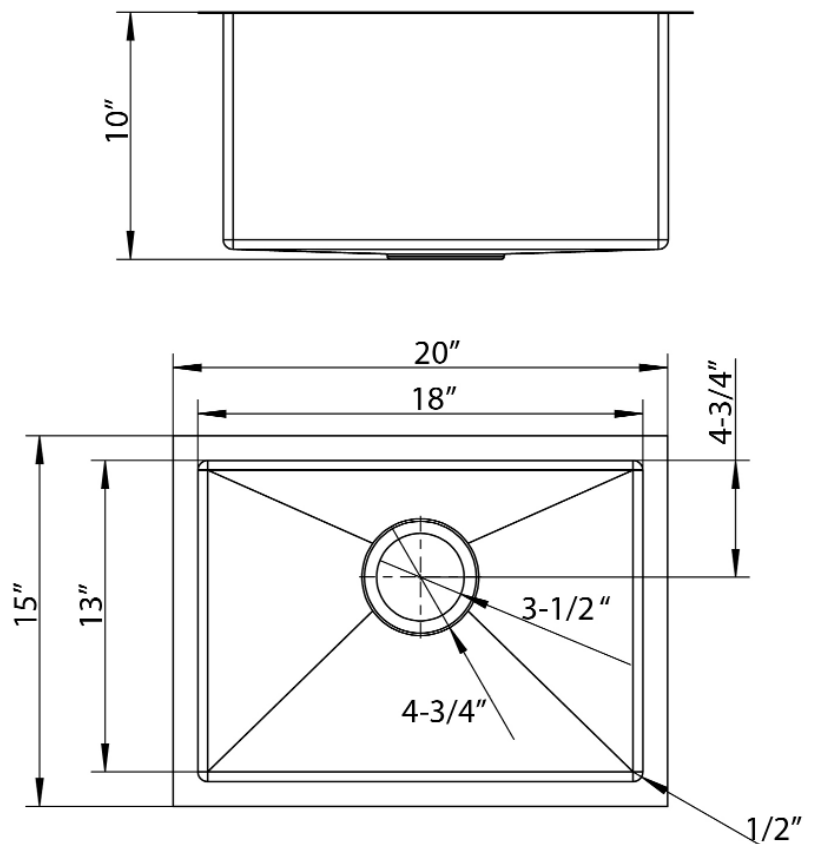

**20" SALOME SINGLE BOWL  
RECTANGULAR PREP SINK**

Cat. No  
PSSSB2202-SS

W: 20"

D: 15"

H: 10"

**\*Please do NOT cut hole without  
template or actual product.**

**Interior Dimensions:**

Basin Interior: 18" W x 13" D

Basin Depth: 9-1/2"

**Features:**

- ▶ Rectangular single bowl
- ▶ Solid 16 gauge, 304 grade metal construction
- ▶ Matte finish
- ▶ Coated for sound insulation
- ▶ Mounting clips and template included
- ▶ Lip is 1-1/16" wide
- ▶ Drain is 3-1/2"
- ▶ Drain sold separately
- ▶ Wire grid available to purchase separately,  
**PSSSB2202-Wire**

Dimensions of fixture are nominal and may vary within the range of tolerances established by ANSI Standard A112.19.2. Dimensions and specifications subject to change without notice.