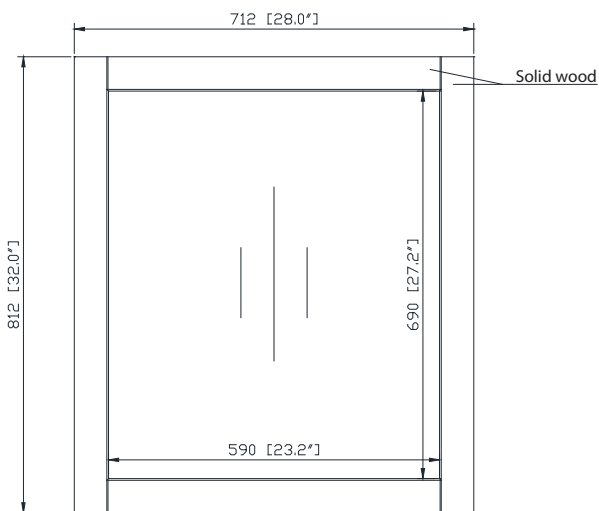

Avanity

170512-M28-TGG
170512-M28-TGS

Features

- Solid birch wood frame
- Beveled edge mirror
- Mirror hangs vertically or horizontally
- Wall cleat for easy hanging and leveling

Colors / Couleurs

- Twilight Gray Gold / Or gris crépuscule
- Twilight Gray Silver / Crépuscule gris argent

Nominal Dimension / Dimension Nominale

- 28W x 1.4D x 32H (inches) | 712 x 35x 812mm

Product Diagrams / Diagrammes Produit

Caractéristiques

- Cadre en bois de bouleau massif
- Miroir aux bordures biseautées
- Peut être suspendu à l'horizontale et à la vertical
- Attache en mur comprise pour faciliter la suspension

Front / De devant