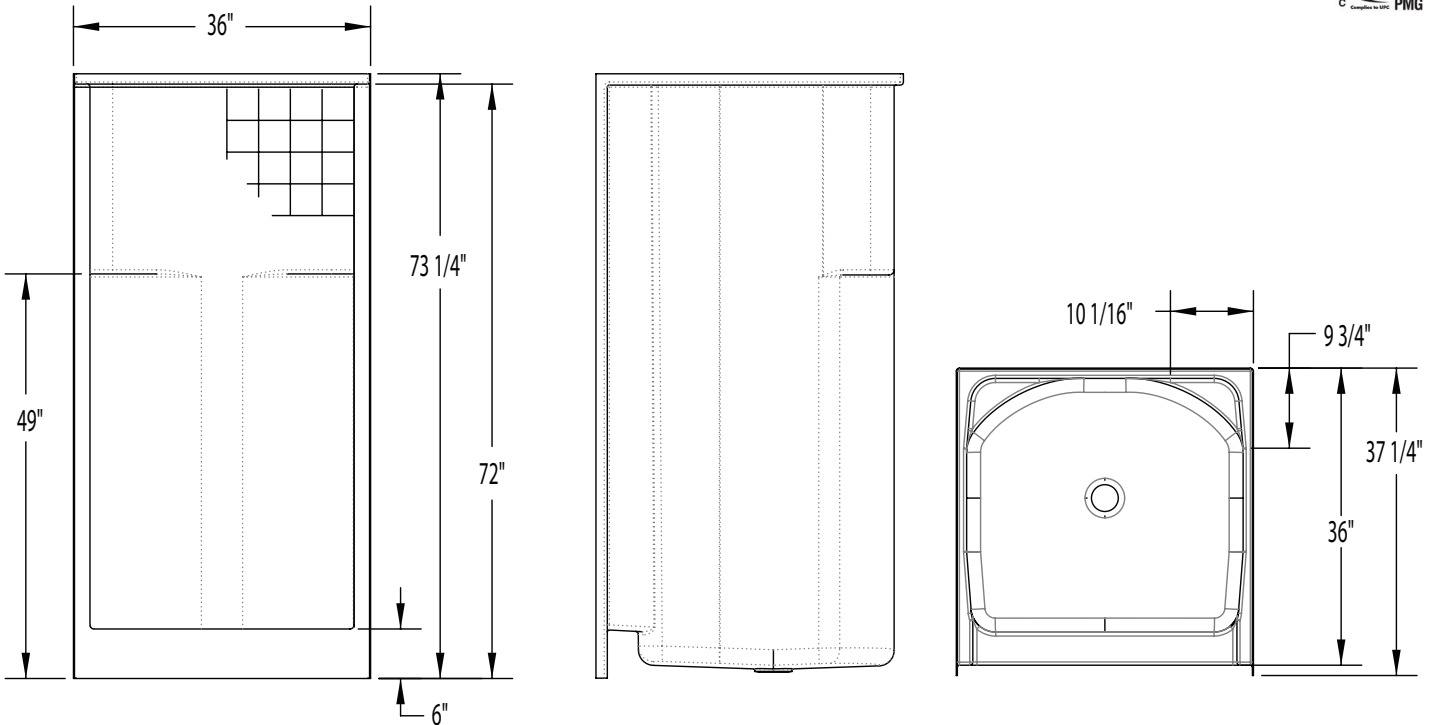

1363CT – EVERYDAY SHOWERS

36 x 36 x 72 inches

FEATURES

- Shower stall
- Textured tile finish
- Molded toiletry shelf
- Slip-resistant textured bottom
- Center drain
- AcrylX™ applied acrylic surface
- Lifetime limited warranty

COLOR OPTIONS

Stock	Upgraded	Premium
White	Almond Linen/Biscuit Bone	Black Mexican Sand Sand Bar Sterling Silver

1363CT

36 x 36 x 72 inches

FEATURES lbs Dimensional Tolerance $\pm \frac{3}{16}$ ". Dimensions needed for site preparation should be measured from the unit. Aquatic assumes no responsibility for preparatory work.

Model #	Material	Wall Finish	Pieces	Drain	Seat	Net Wt.	Pkg. Wt.
Shower #1363CT	AcrylX™	Textured Tile	1	Center	-	91	96

DIMENSIONS

Specifications	inches
Width: Overall / Net	36
Depth: Overall / Net	37 1/4 / 36
Height: Overall / Net	73 1/4 / 72
Enclosure Opening	32
Skirt Height	6
Drain Rough-In (from Back Wall)	15 3/4
Drain Rough-In (from Side Wall)	18
Drain: Diameter / Clearance	3 1/4 / 3/4

FRAMING DIMENSIONS inches

Type	D Depth	W Width	H Height	A	B	C
Alcove	37 1/4	36 1/8	-	Box Out	18	15 3/4