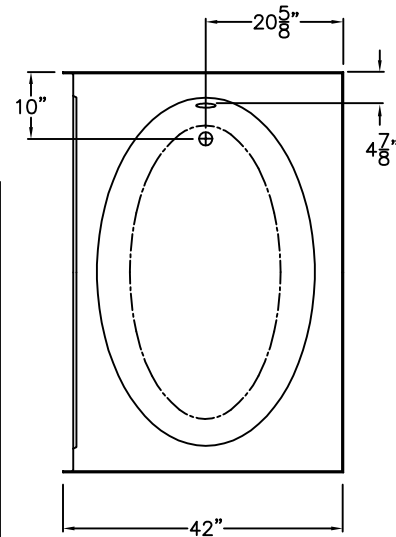

Luxury Acrylic Series

SUBMITTAL DATA

FRONT VIEW

SIDE VIEW

TOP VIEW

Garden Style Bathtub

This very deep recess garden style bathtub shall be Aquarius Model G 2406 TO right, or left. Finished surface shall be of sanitary-grade applied acrylic. The unit shall have outside dimensions of 60" x 42" x 22 3/8". The unit shall meet IAPMO Z124-2011, and CSA B45.5-11.

The enclosure shall be equipped with the following factory installed accessories:

- 1) Oval shaped water well,
- 2) Integral molded apron-skirt,
- 3) Mounting flange,
- 4) Water Capacity: 53 US Gallon

Available options:

- 1) Four-jet whirlpool system.

DUE TO THE NATURE OF THE MATERIALS
DIMENSIONS MAY VARY ± 1/2"

Job Name:	AQUARIUS	
Approved By Print Name:	Drawing#: G 2406 TO	
Approved By Signature:	Date:	Date: 1-26-01 Revised: 10-6-16
Rep.:	Wholesaler:	Quote No.: