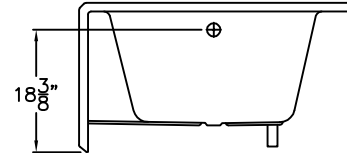

Luxury Acrylic Series

SUBMITTAL DATA

FRONT VIEW

SIDE VIEW

TOP VIEW

Garden Style Bathtub

This very deep recess garden style bathtub shall be Aquarius Model G 2406 TO right, or left. Finished surface shall be of sanitary-grade applied acrylic. The unit shall have outside dimensions of 60" x 42" x 22 3/8". The unit shall meet IAPMO Z124-2011, and CSA B45.5-11.

The enclosure shall be equipped with the following factory installed accessories:

- 1) Oval shaped water well,
- 2) Integral molded apron-skirt,
- 3) Mounting flange,
- 4) Water Capacity: 53 US Gallon

Available options:

- 1) Four-jet whirlpool system.

DUE TO THE NATURE OF THE MATERIALS
DIMENSIONS MAY VARY ± 1/2"

Job Name:	AQUARIUS	
Approved By Print Name:	Drawing#: G 2406 TO	
Approved By Signature:	Date:	Date: 1-26-01 Revised: 10-6-16
Rep.:	Wholesaler:	Quote No.: