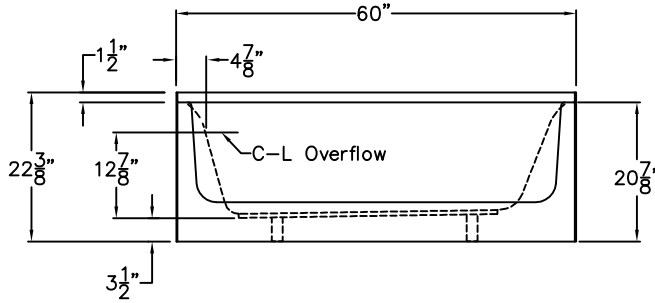

Luxury Acrylic Series

SUBMITTAL DATA

FRONT VIEW

SIDE VIEW

TOP VIEW

Garden Style Bathtub

This very deep recess garden style bathtub shall be Aquarius Model G 2406 TO right, or left. Finished surface shall be of sanitary-grade applied acrylic. The unit shall have outside dimensions of 60" x 42" x 22 3/8". The unit shall meet IAPMO Z124-2011, and CSA B45.5-11.

The enclosure shall be equipped with the following factory installed accessories:

- 1) Oval shaped water well,
- 2) Integral molded apron-skirt,
- 3) Mounting flange,
- 4) Water Capacity: 53 US Gallon

Available options:

- 1) Four-jet whirlpool system.

DUE TO THE NATURE OF THE MATERIALS
DIMENSIONS MAY VARY ± 1/2"

Job Name:	AQUARIUS	
Approved By Print Name:	Drawing#: G 2406 TO	
Approved By Signature:	Date:	Date: 1-26-01 Revised: 10-6-16
Rep.:	Wholesaler:	Quote No.: