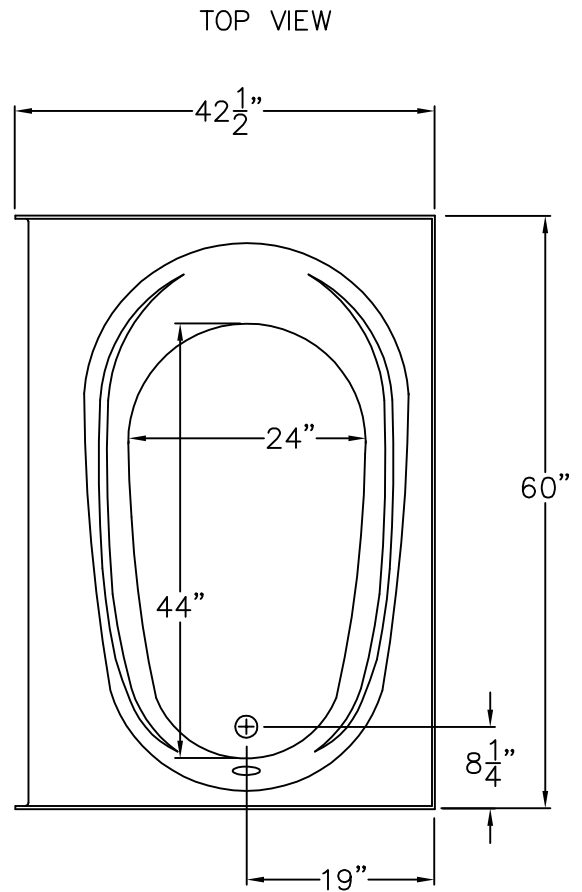

Luxury Acrylic Series

SUBMITTAL DATA

Soaking Bathtub

This garden style bathtub shall be Aquarius Model G 6042 CS right or left. Finished surface shall be of sanitary-grade applied acrylic. The unit shall have outside dimensions of 60" x 42 1/2" x 20 1/4". The unit shall meet IAPMO Z124-2011, and CSA B45.5-11.

The enclosure shall be equipped with the following factory installed accessories:

- 1) Very deep oval shaped bowl,
- 2) Integral molded apron/skirt,
- 3) Right or left drain location.

DUE TO THE NATURE OF THE MATERIALS
DIMENSIONS MAY VARY ± 1/2"