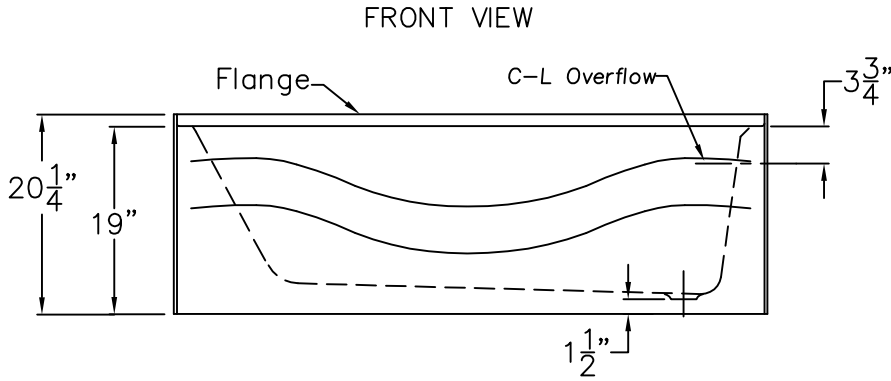

Luxury Acrylic Series

SUBMITTAL DATA

Soaking Bathtub

This garden style bathtub shall be Aquarius Model G 6042 CS right or left. Finished surface shall be of sanitary-grade applied acrylic. The unit shall have outside dimensions of 60" x 42 1/2" x 20 1/4". The unit shall meet IAPMO Z124-2011, and CSA B45.5-11.

The enclosure shall be equipped with the following factory installed accessories:

- 1) Very deep oval shaped bowl,
- 2) Integral molded apron/skirt,
- 3) Right or left drain location.

DUE TO THE NATURE OF THE MATERIALS
DIMENSIONS MAY VARY ± 1/2"