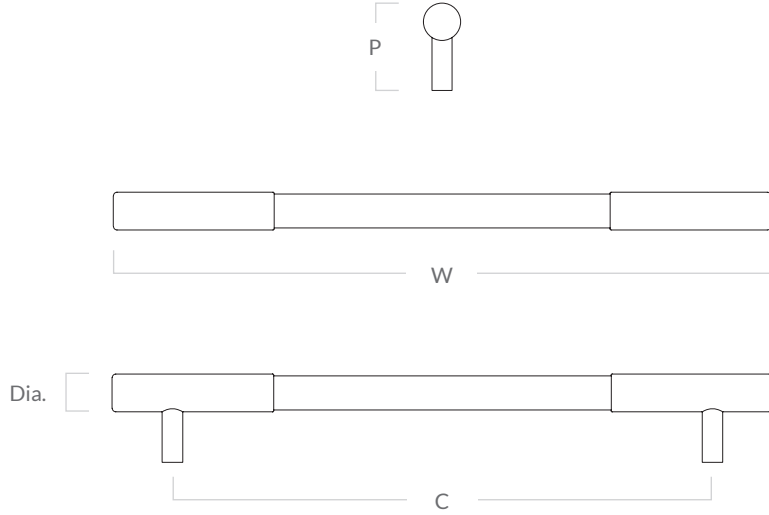

Mix Pull without Backplate

Pull Code	Centres (C)	Diameter (Dia.)	Width (W)	Projection (P)
MIX/224	224mm	16mm	274mm	37mm
MIX/288	288mm	16mm	338mm	37mm
MIX/APP	384mm	19mm	434mm	50mm