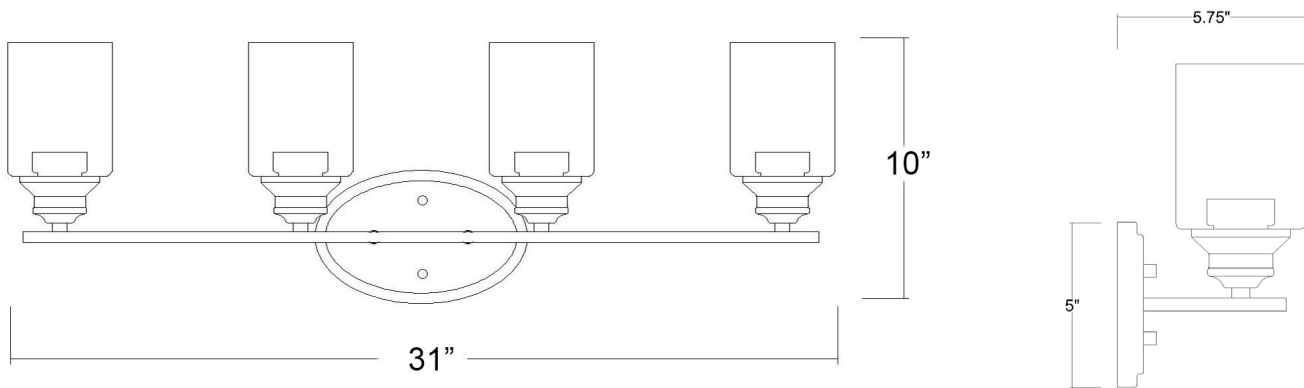

IN41453SN

GEMMA 4-LIGHT WALL SCONCE

Description: Gemma 4-Light Wall Sconce

Finish: Satin Nickel

Dimensions: 31" W x 10" H x 5-3/4" ext.
Height on Center: 6-1/2"

Bulbs: 4-100W Med.

Installed Weight: 4.5 lbs.

Certification: cUL / damp location

Material: Steel and glass

Shades: Glass

Glass: Clear

Back Plate Dimensions: 8" x 5" oval

Chain/Wire: NA

Additional Finishes: ORB