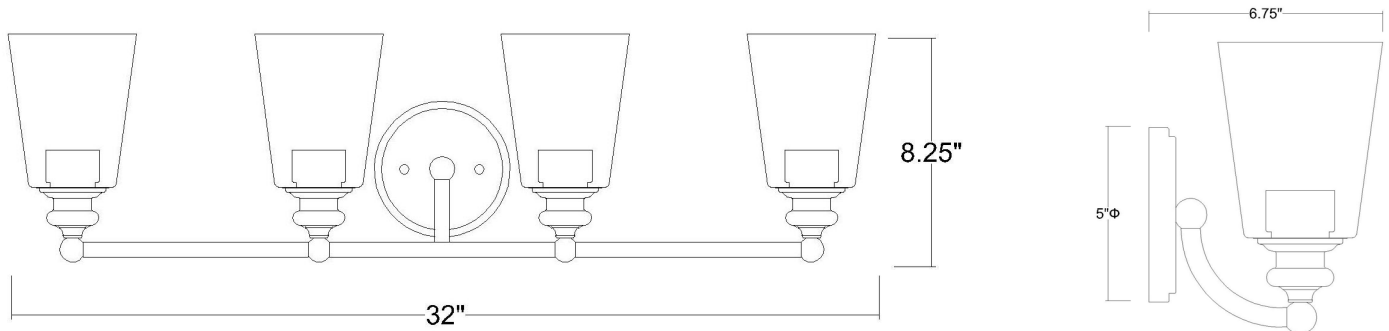

IN41403CH

CEIL 4-LIGHT WALL SCONCE

Description:	Ceil 4-Light Wall Sconce
Finish:	Chrome
Dimensions:	32" W x 8-1/4" H x 6-3/4" ext. Height on Center: 5"
Bulbs:	4-100W Med.
Installed Weight:	7.15 lbs.
Certification:	cUL / dry location

Material:	Steel and glass
Shades:	Glass
Glass:	Clear
Back Plate Dimensions:	5" Dia.
Chain/Wire:	NA
Additional Finishes:	ORB