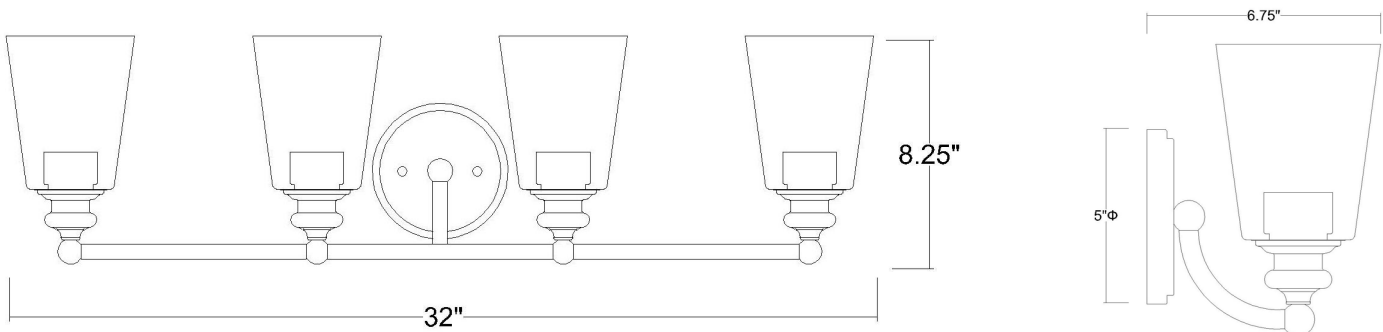

IN41403BK

CEIL 4-LIGHT WALL SCONCE

Description:	Ceil 4-Light Wall Sconce
Finish:	Matte black
Dimensions:	32" W x 8-1/4" H x 6-3/4" ext. Height on Center: 5"
Bulbs:	4-100W Med.
Installed Weight:	7.15 lbs.
Certification:	cUL / dry location

Material:	Steel and glass
Shades:	Glass
Glass:	Clear
Back Plate Dimensions:	5" Dia.
Chain/Wire:	NA
Additional Finishes:	Chrome and oil-rubbed bronze