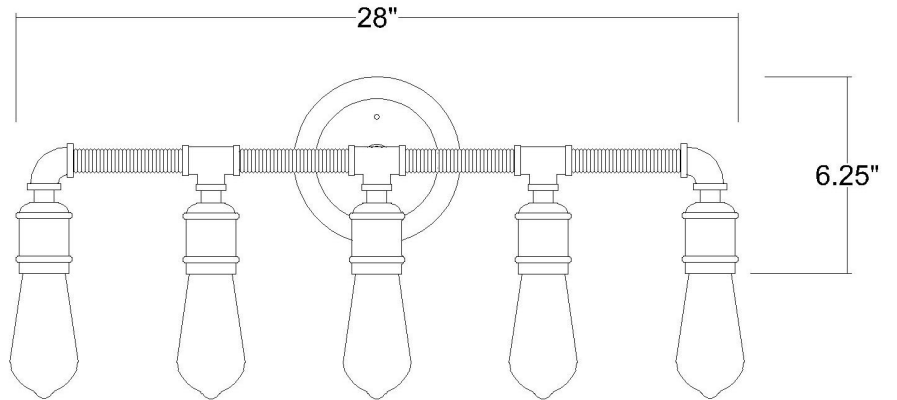

## GRAYSON 5-LIGHT BATH SCONCE

<b>Description:</b>	Grayson 5-Light Bath Sconce
<b>Finish:</b>	Antique Gray
<b>Dimensions:</b>	28" W x 6-1/4" H x 5" ext. Height on Center: 2-1/2"
<b>Bulbs:</b>	5-100W Med.
<b>Installed Weight:</b>	3.15 lbs.
<b>Certification:</b>	cUL / damp location

<b>Material:</b>	Steel and rope
<b>Shades:</b>	NA
<b>Glass:</b>	NA
<b>Back Plate Dimensions:</b>	5-1/4" Dia.
<b>Chain/Wire:</b>	NA
<b>Additional Finishes:</b>	NA

*\*dimensions do not include bulbs*