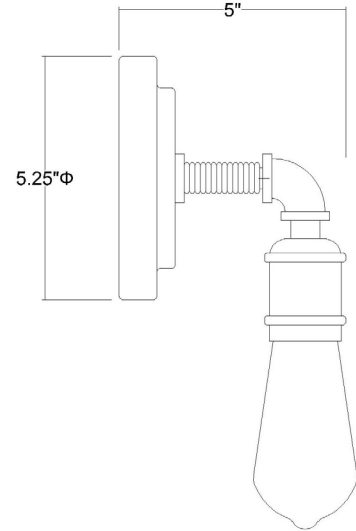

# IN41329AGY

## GRAYSON 5-LIGHT BATH SCONCE

<b>Description:</b>	Grayson 5-Light Bath Sconce
<b>Finish:</b>	Antique Gray
<b>Dimensions:</b>	28" W x 6-1/4" H x 5" ext. Height on Center: 2-1/2"
<b>Bulbs:</b>	5-100W Med.
<b>Installed Weight:</b>	3.15 lbs.
<b>Certification:</b>	cUL / damp location

<b>Material:</b>	Steel and rope
<b>Shades:</b>	NA
<b>Glass:</b>	NA
<b>Back Plate Dimensions:</b>	5-1/4" Dia.
<b>Chain/Wire:</b>	NA
<b>Additional Finishes:</b>	NA

*\*dimensions do not include bulbs*