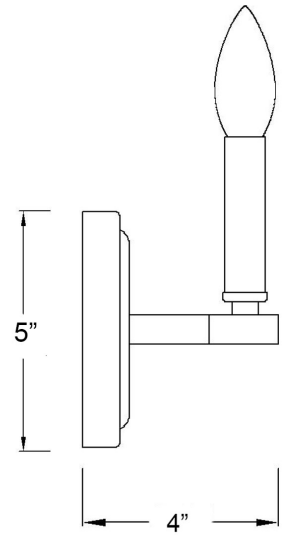

IN41153BK

SAWYER 1-LIGHT WALL SCONCE

Description:	Sawyer 1-Light Wall Sconce
Finish:	Matte Black
Dimensions:	5" W x 6-3/4" H x 4" ext. Height on Center: 4-1/4"
Bulbs:	1-60w Cand.
Installed Weight:	0.85 lbs.
Certification:	cUL / damp location

Material:	Steel
Shades:	NA
Glass:	NA
Back Plate Dimensions:	5" Dia.
Chain/Wire:	NA
Additional Finishes:	Satin nickel