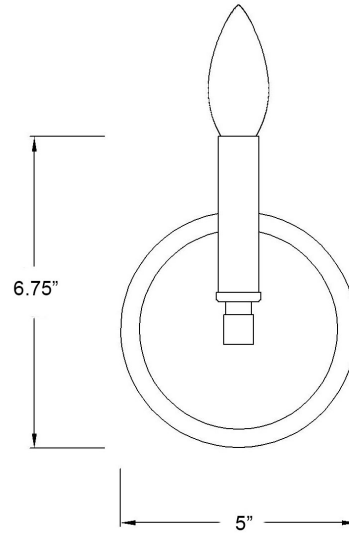

IN41153BK

SAWYER 1-LIGHT WALL SCONCE

Description:	Sawyer 1-Light Wall Sconce
Finish:	Matte Black
Dimensions:	5" W x 6-3/4" H x 4" ext. Height on Center: 4-1/4"
Bulbs:	1-60w Cand.
Installed Weight:	0.85 lbs.
Certification:	cUL / damp location

Material:	Steel
Shades:	NA
Glass:	NA
Back Plate Dimensions:	5" Dia.
Chain/Wire:	NA
Additional Finishes:	Satin nickel