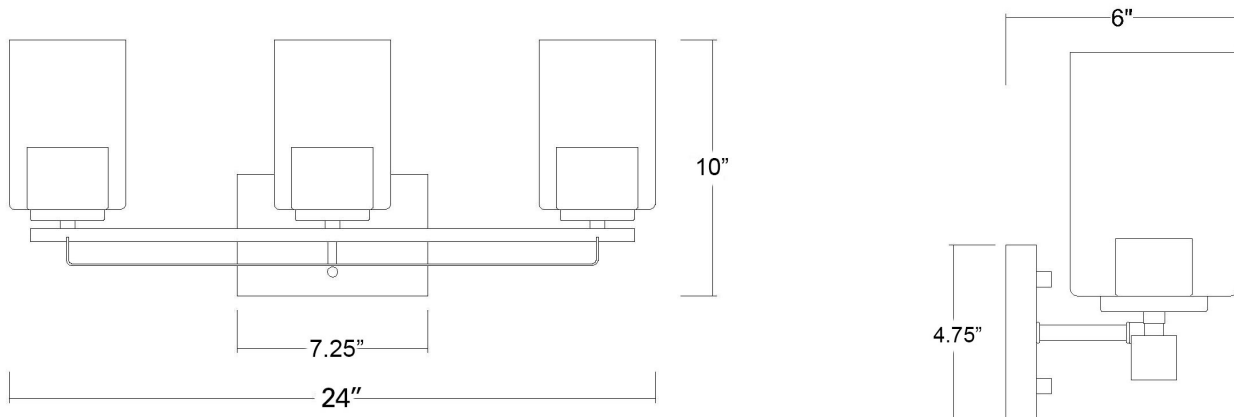

IN41102ORB

ORELLA 3-LIGHT WALL SCONCE

Description: Orella 3-Light Wall Sconce

Finish: Oil-rubbed bronze

Dimensions: 24" W x 10" H x 6" ext.
Height on Center: 7-1/2"

Bulbs: 3-100W Med.

Installed Weight: 4.3 lbs.

Certification: cUL / damp location

Material: Steel and glass

Shades: Glass

Glass: Clear seeded

Back Plate Dimensions: 7-1/4" x 4-3/4"

Chain/Wire: NA

Additional Finishes: BK, SN