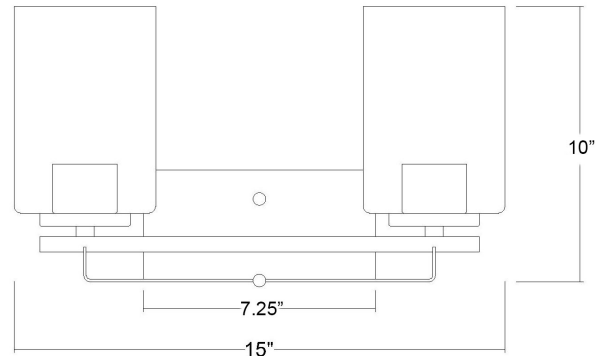

IN41101ORB

ORELLA 2-LIGHT WALL SCONCE

Description: Orella 2-Light Wall Sconce

Finish: Oil-rubbed bronze

Dimensions: 15" W x 10" H x 6" ext.
Height on Center: 7-1/2"

Bulbs: 2-100W Med.

Installed Weight: 3.1 lbs.

Certification: cUL / damp location

Material: Steel and glass

Shades: Glass

Glass: Clear seeded

Back Plate Dimensions: 7-1/4" x 4-3/4"

Chain/Wire: NA

Additional Finishes: BK, SN