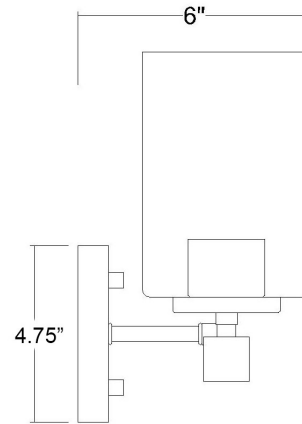

IN41101ORB

ORELLA 2-LIGHT WALL SCONCE

Description: Orella 2-Light Wall Sconce

Finish: Oil-rubbed bronze

Dimensions: 15" W x 10" H x 6" ext.
Height on Center: 7-1/2"

Bulbs: 2-100W Med.

Installed Weight: 3.1 lbs.

Certification: cUL / damp location

Material: Steel and glass

Shades: Glass

Glass: Clear seeded

Back Plate Dimensions: 7-1/4" x 4-3/4"

Chain/Wire: NA

Additional Finishes: BK, SN