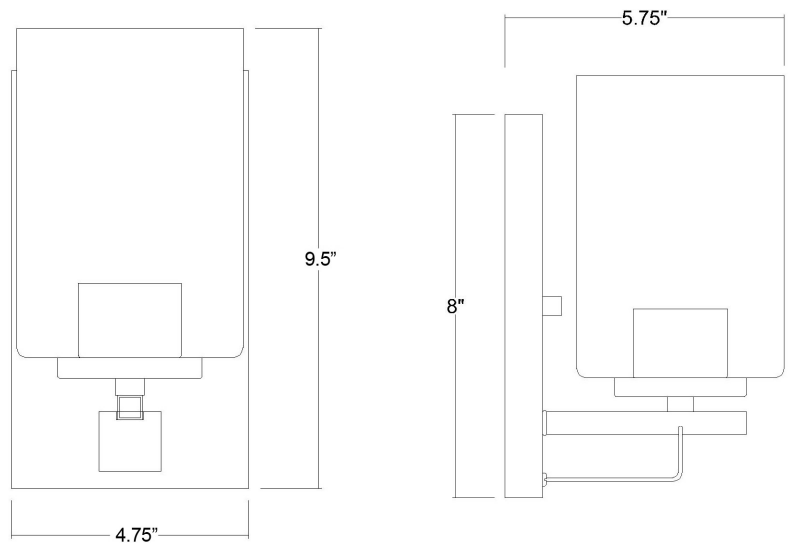

IN41100BK

ORELLA 1-LIGHT WALL SCONCE

Description:	Orella 1-Light Wall Sconce
Finish:	Matte Black
Dimensions:	4-3/4" W x 9-1/2" H x 5-3/4" ext. Height on Center: 5-1/2"
Bulbs:	1-100W Med.
Installed Weight:	1.5 lbs.
Certification:	cUL / damp location

Material:	Steel and glass
Shades:	Glass
Glass:	Clear seeded
Back Plate Dimensions:	4-3/4" x 8"
Chain/Wire:	NA
Additional Finishes:	ORB, SN