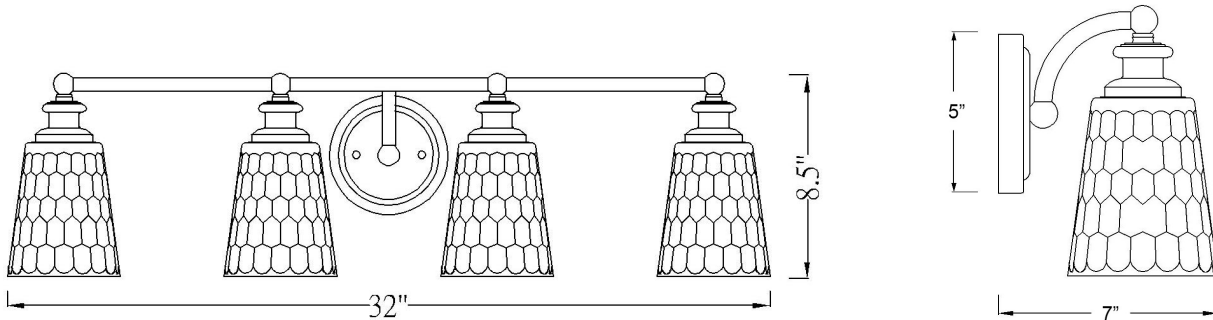

IN40023ORB

MAE 4-LIGHT WALL SCONCE

Description:	Mae 4-Light Wall Sconce
Finish:	Oil-rubbed bronze
Dimensions:	32" W x 8-1/2" H x 7" ext. Height on Center: 5"
Bulbs:	4-100W Med.
Installed Weight:	7.15 lbs.
Certification:	cUL / damp location

Material:	Steel and glass
Shades:	Glass
Glass:	Clear Optic
Back Plate Dimensions:	5" Dia.
Chain/Wire:	NA
Additional Finishes:	Chrome