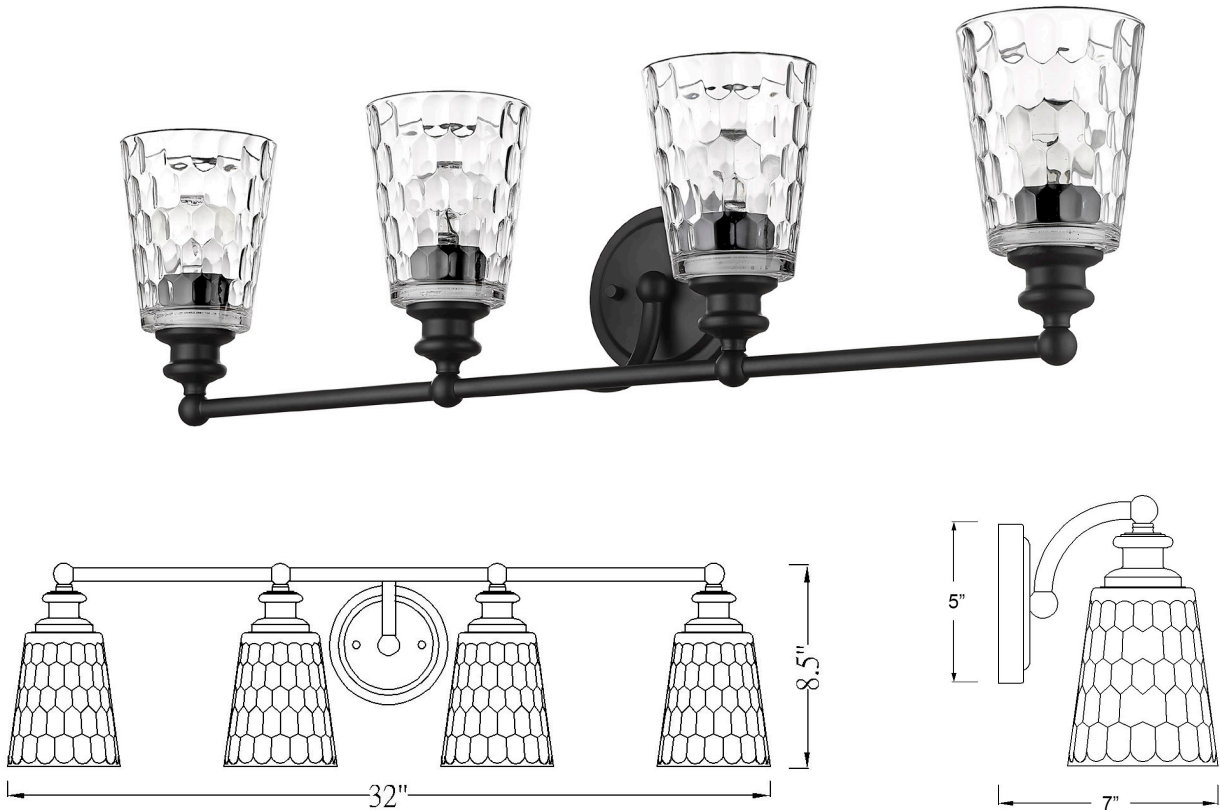

# IN40023BK

## MAE 4-LIGHT WALL SCONCE

<b>Description:</b>	Mae 4-Light Wall Sconce
<b>Finish:</b>	Matte black
<b>Dimensions:</b>	32" W x 8-1/2" H x 7" ext. Height on Center: 5"
<b>Bulbs:</b>	4-100W Med.
<b>Installed Weight:</b>	7.15 lbs.
<b>Certification:</b>	cUL / damp location

<b>Material:</b>	Steel and glass
<b>Shades:</b>	Glass
<b>Glass:</b>	Clear Optic
<b>Back Plate Dimensions:</b>	5" Dia.
<b>Chain/Wire:</b>	NA
<b>Additional Finishes:</b>	Chrome and oil-rubbed bronze