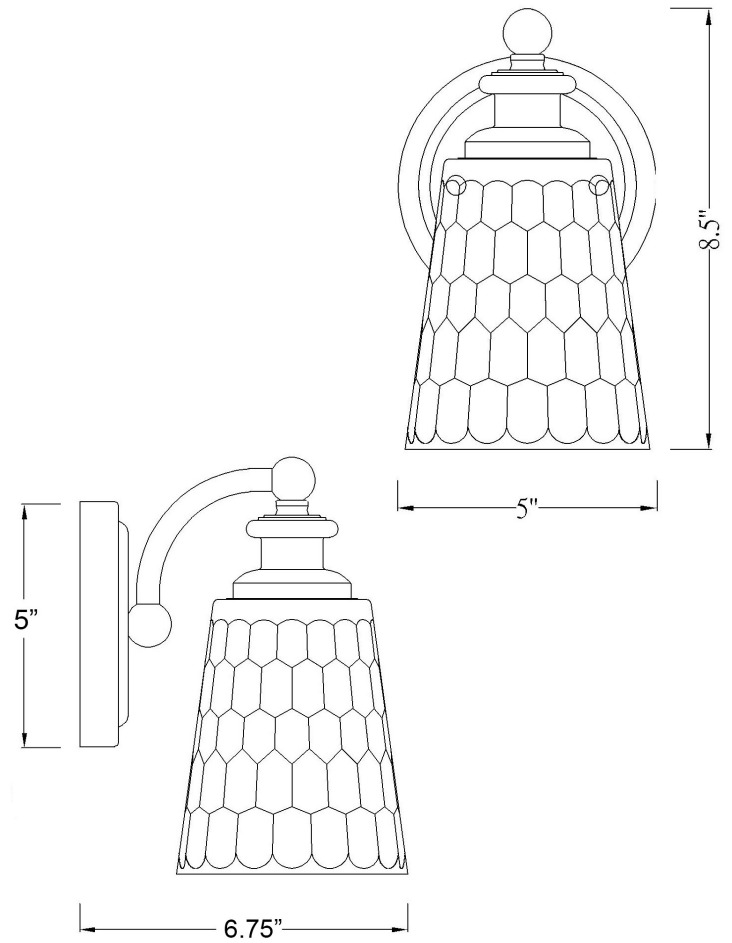

IN40020BK

MAE 1-LIGHT WALL SCONCE

Description:	Mae 1-Light Wall Sconce
Finish:	Matte black
Dimensions:	5" W x 8-1/2" H x 6-3/4" ext. Height on Center: 5"
Bulbs:	1-100W Med.
Installed Weight:	2 lbs.
Certification:	cUL / damp location

Material:	Steel and glass
Shades:	Glass
Glass:	Clear Optic
Back Plate Dimensions:	5" Dia.
Chain/Wire:	NA
Additional Finishes:	Oil-rubbed bronze and chrome