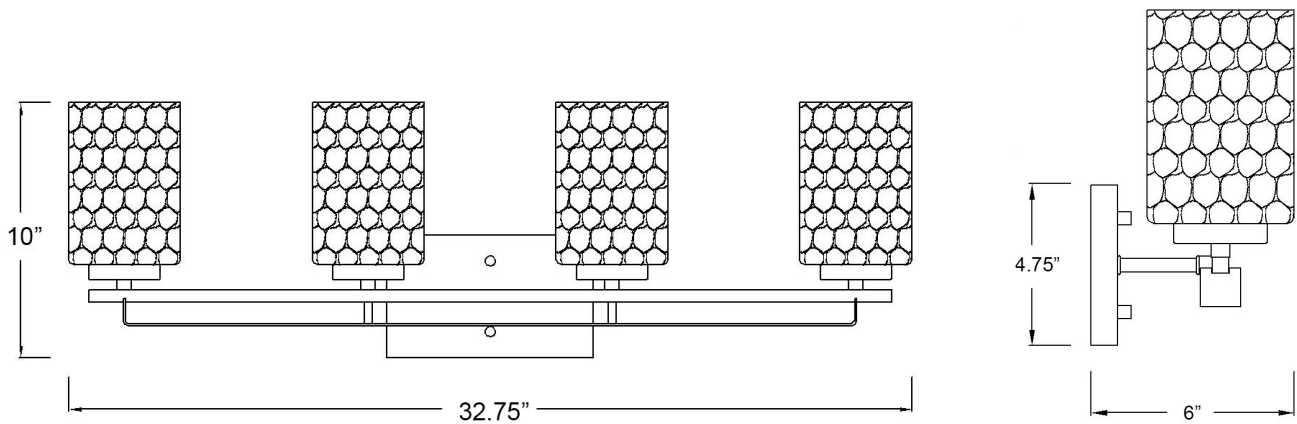

## LIVVY 4-LIGHT WALL SCONCE

<b>Description:</b>	Livvy 4-Light Wall Sconce
<b>Finish:</b>	Satin Nickel
<b>Dimensions:</b>	32-3/4" W x 10" H x 6" ext. Height on Center: 7-1/4"
<b>Bulbs:</b>	4-100W Med.
<b>Installed Weight:</b>	5.85 lbs.
<b>Certification:</b>	cUL / damp location

<b>Material:</b>	Steel and glass
<b>Shades:</b>	Glass
<b>Glass:</b>	Clear Optic
<b>Back Plate Dimensions:</b>	7-1/4" x 4-3/4"
<b>Chain/Wire:</b>	NA
<b>Additional Finishes:</b>	BK, ORB