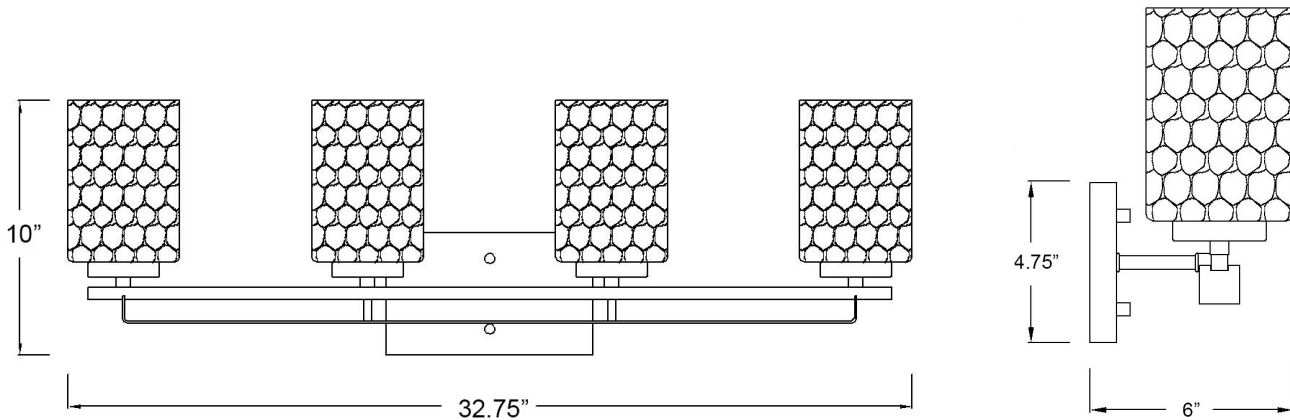

IN40013ORB

LIVVY 4-LIGHT WALL SCONCE

Description:	Livvy 4-Light Wall Sconce
Finish:	Oil-Rubbed Bronze
Dimensions:	32-3/4" W x 10" H x 6" ext. Height on Center: 7-1/4"
Bulbs:	4-100W Med.
Installed Weight:	5.85 lbs.
Certification:	cUL / damp location

Material:	Steel and glass
Shades:	Glass
Glass:	Clear Optic
Back Plate Dimensions:	7-1/4" x 4-3/4"
Chain/Wire:	NA
Additional Finishes:	BK, SN