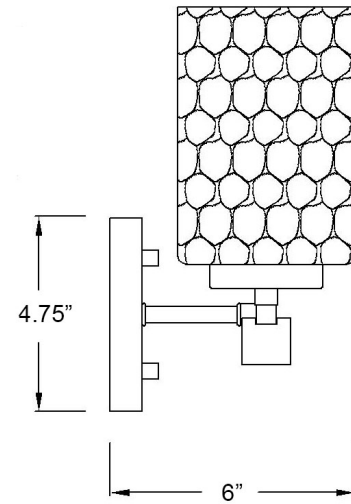

IN40011SN

LIVVY 2-LIGHT WALL SCONCE

Description:	Livvy 2-Light Wall Sconce
Finish:	Satin Nickel
Dimensions:	15" W x 10" H x 6" ext. Height on Center: 7-1/4"
Bulbs:	2-100W Med.
Installed Weight:	3.1 lbs.
Certification:	cUL / damp location

Material:	Steel and glass
Shades:	Glass
Glass:	Clear Optic
Back Plate Dimensions:	7-1/4" x 4-3/4"
Chain/Wire:	NA
Additional Finishes:	BK, ORB