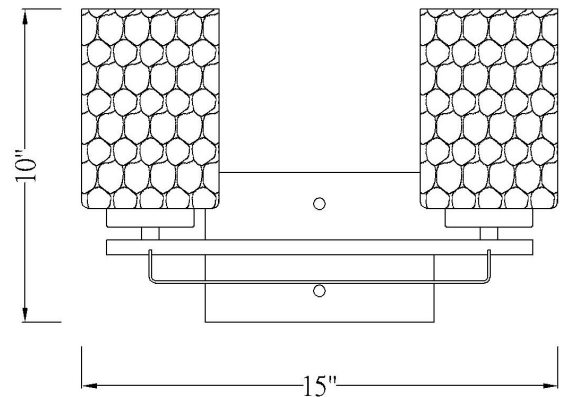

IN40011SN

LIVVY 2-LIGHT WALL SCONCE

Description:	Livvy 2-Light Wall Sconce
Finish:	Satin Nickel
Dimensions:	15" W x 10" H x 6" ext. Height on Center: 7-1/4"
Bulbs:	2-100W Med.
Installed Weight:	3.1 lbs.
Certification:	cUL / damp location

Material:	Steel and glass
Shades:	Glass
Glass:	Clear Optic
Back Plate Dimensions:	7-1/4" x 4-3/4"
Chain/Wire:	NA
Additional Finishes:	BK, ORB