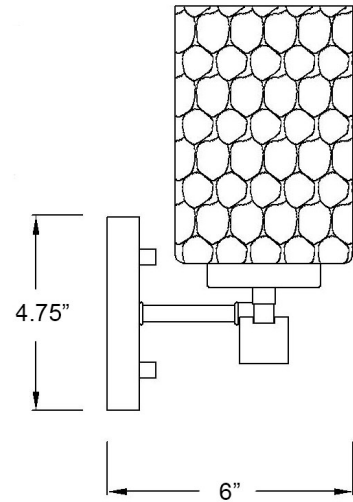

IN40011BK

LIVVY 2-LIGHT WALL SCONCE

Description:	Livvy 2-Light Wall Sconce
Finish:	Matte Black
Dimensions:	15" W x 10" H x 6" ext. Height on Center: 7-1/4"
Bulbs:	2-100W Med.
Installed Weight:	3.1 lbs.
Certification:	cUL / damp location

Material:	Steel and glass
Shades:	Glass
Glass:	Clear Optic
Back Plate Dimensions:	7-1/4" x 4-3/4"
Chain/Wire:	NA
Additional Finishes:	ORB, SN