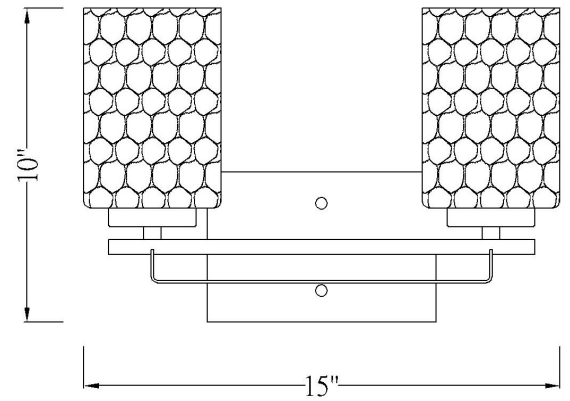

IN40011BK

LIVVY 2-LIGHT WALL SCONCE

Description:	Livvy 2-Light Wall Sconce
Finish:	Matte Black
Dimensions:	15" W x 10" H x 6" ext. Height on Center: 7-1/4"
Bulbs:	2-100W Med.
Installed Weight:	3.1 lbs.
Certification:	cUL / damp location

Material:	Steel and glass
Shades:	Glass
Glass:	Clear Optic
Back Plate Dimensions:	7-1/4" x 4-3/4"
Chain/Wire:	NA
Additional Finishes:	ORB, SN