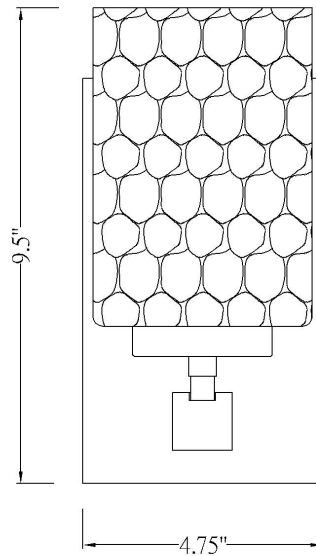

## LIVVY 1-LIGHT WALL SCONCE

<b>Description:</b>	Livvy 1-Light Wall Sconce
<b>Finish:</b>	Satin Nickel
<b>Dimensions:</b>	4-3/4" W x 9-1/2" H x 5-3/4" ext. Height on Center: 4-3/4"
<b>Bulbs:</b>	1-100W Med.
<b>Installed Weight:</b>	1.5 lbs.
<b>Certification:</b>	cUL / damp location

<b>Material:</b>	Steel and glass
<b>Shades:</b>	Glass
<b>Glass:</b>	Clear Optic
<b>Back Plate Dimensions:</b>	4-3/4" x 8"
<b>Chain/Wire:</b>	NA
<b>Additional Finishes:</b>	BK, ORB