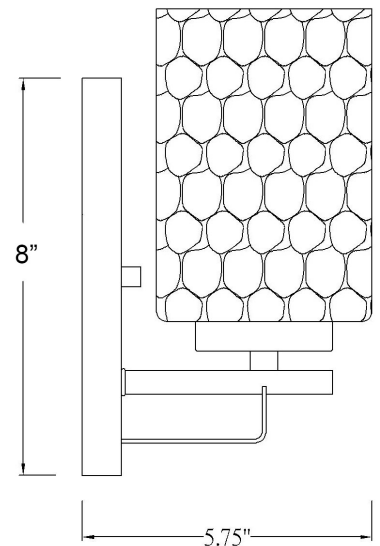

## LIVVY 1-LIGHT WALL SCONCE

<b>Description:</b>	Livvy 1-Light Wall Sconce
<b>Finish:</b>	Satin Nickel
<b>Dimensions:</b>	4-3/4" W x 9-1/2" H x 5-3/4" ext. Height on Center: 4-3/4"
<b>Bulbs:</b>	1-100W Med.
<b>Installed Weight:</b>	1.5 lbs.
<b>Certification:</b>	cUL / damp location

<b>Material:</b>	Steel and glass
<b>Shades:</b>	Glass
<b>Glass:</b>	Clear Optic
<b>Back Plate Dimensions:</b>	4-3/4" x 8"
<b>Chain/Wire:</b>	NA
<b>Additional Finishes:</b>	BK, ORB