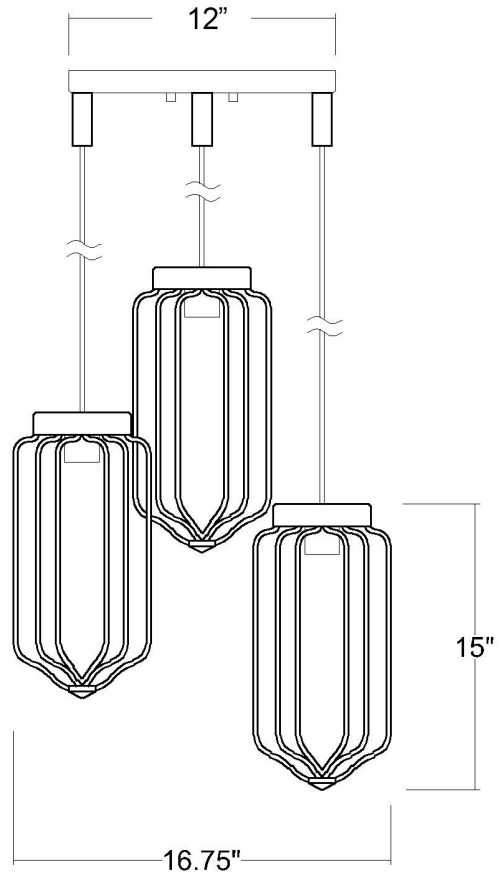

IN31501AB

REECE 3-LIGHT PENDANT

Description:	Reece 3-Light Pendant
Finish:	Aged Brass
Dimensions:	16-3/4" Dia. x 15" H
Bulbs:	3-60W Med.
Installed Weight:	13.7 lbs.
Certification:	cUL / dry location

Material:	Steel
Shades:	NA
Glass:	NA
Canopy Dimensions:	12" Dia.
Chain/Wire:	3 - 12' Wire
Additional Finishes:	NA