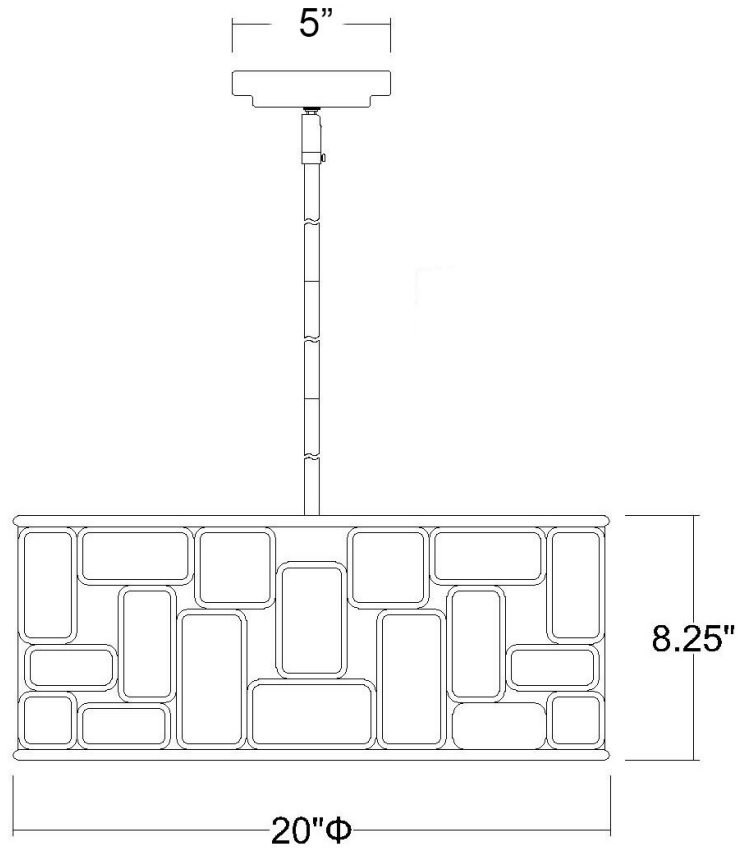

IN21132BK

AMORET 5-LIGHT PENDANT

Description: Amoret 5-Light Pendant

Finish: Matte Black

Dimensions: 20" Dia. x 8-1/4" H

Bulbs: 5-60W Cand.

Installed Weight: 10.25 lbs.

Certification: cUL / dry location

Material: Steel

Shades: NA

Glass: NA

Canopy Dimensions: 5" Dia.

Chain/Wire: 12' Wire

Stems: 3-12", 1-6", 1-3"

Additional Finishes: AS