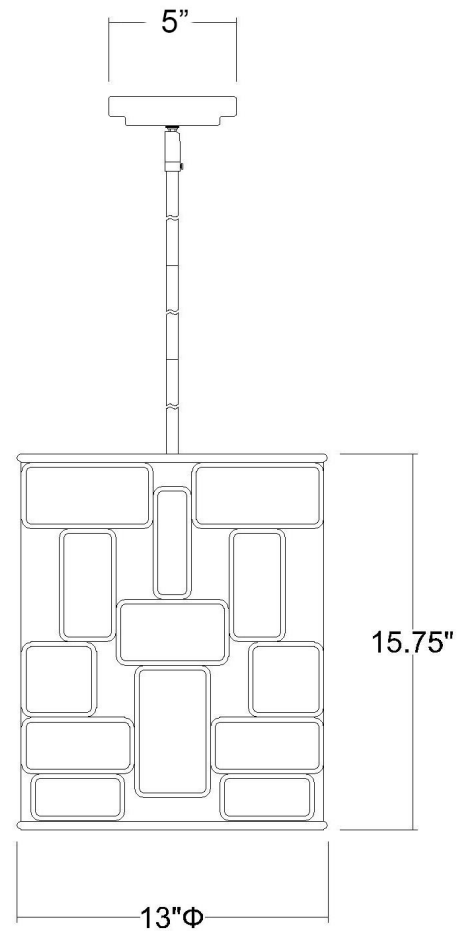

IN21130BK

AMORET 3-LIGHT PENDANT

Description: Amoret 3-Light Pendant

Finish: Matte Black

Dimensions: 13" Dia. x 15-3/4" H

Bulbs: 3-60W Cand.

Installed Weight: 9.15 lbs.

Certification: cUL / dry location

Material: Steel

Shades: NA

Glass: NA

Canopy Dimensions: 5" Dia.

Chain/Wire: 12' Wire

Stems: 3-12", 1-6", 1-3"

Additional Finishes: AS