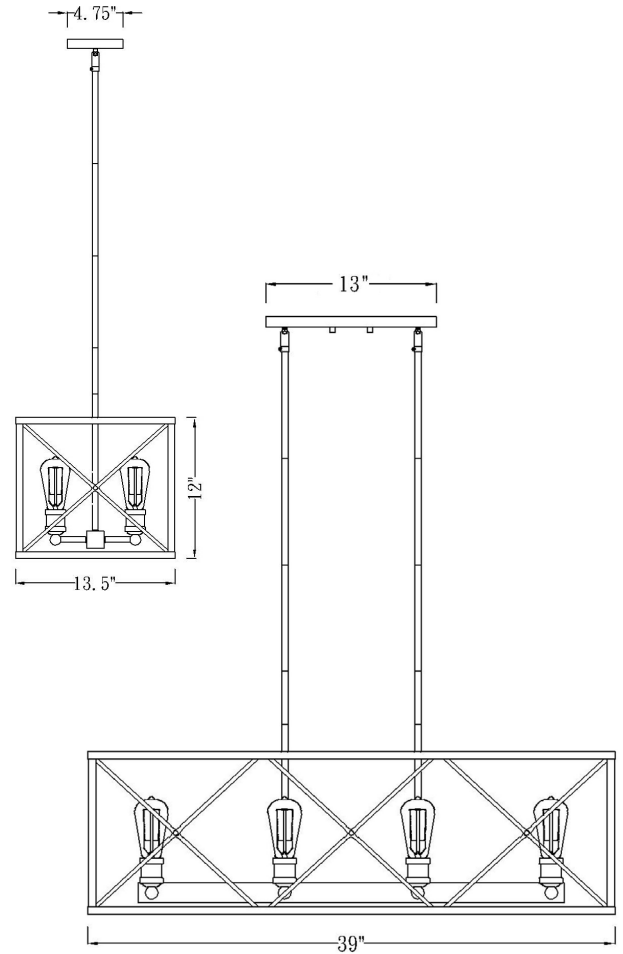

IN21123BK

BROOKLYN 8-LIGHT CHANDELIER

Description: Brooklyn 8-light chandelier

Finish: Matte black

Dimensions: 39" L x 13-1/2" W x 12" H

Bulbs: 8-100w medium

Installed Weight: 13 lbs.

Certification: Dry location / c UL

Material: Steel

Shade: NA

Glass: NA

Canopy Dimensions: 4-3/4" x 13"

Stems: 12" wire, 90" stems
(6-12", 2-6", 2-3")

Additional Finishes: ORB