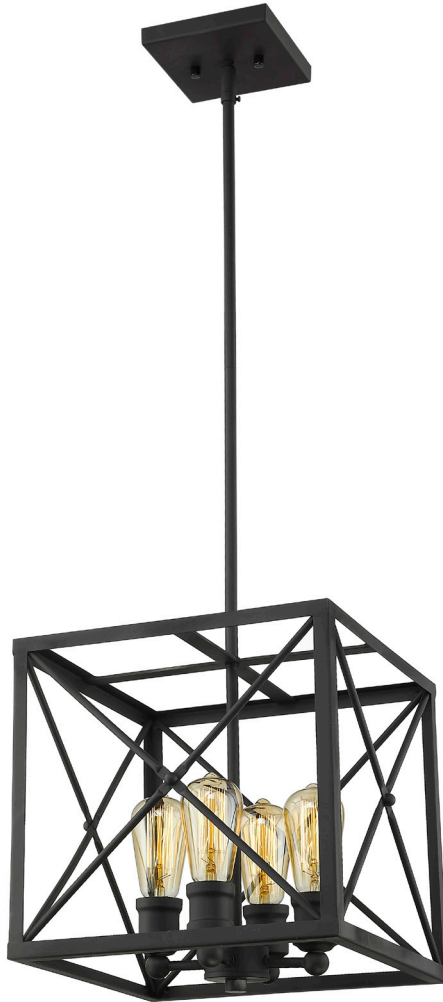

IN21121BK

BROOKLYN 4-LIGHT PENDANT

Description: Brooklyn 4-light chandelier

Finish: Matte black

Dimensions: 12-1/2" sq. x 12" H

Bulbs: 4-100w medium

Installed Weight: 6 lbs.

Certification: Dry location / c UL

Material: Steel

Shade: NA

Glass: NA

Canopy Dimensions: 5-1/2" square

Stems: 12' wire, 45" stems
(3-12", 1-6", 1-3)

Additional Finishes: ORB