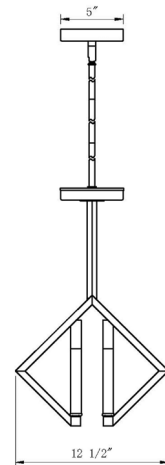

## LUCA 14-LIGHT CHANDELIER

<b>Description:</b>	Luca 14-light chandelier
<b>Finish:</b>	Matte black
<b>Dimensions:</b>	40" L x 12-1/2" W x 19-3/4" H
<b>Bulbs:</b>	14-60w Cand.
<b>Installed Weight:</b>	15 lbs.
<b>Certification:</b>	cETL / dry location

<b>Material:</b>	Steel
<b>Shades:</b>	NA
<b>Glass:</b>	NA
<b>Canopy Dimensions:</b>	10-1/2" x 5"
<b>Chain/Wire:</b>	12' wire
<b>Stems:</b>	6-12", 2-6", 2-3"