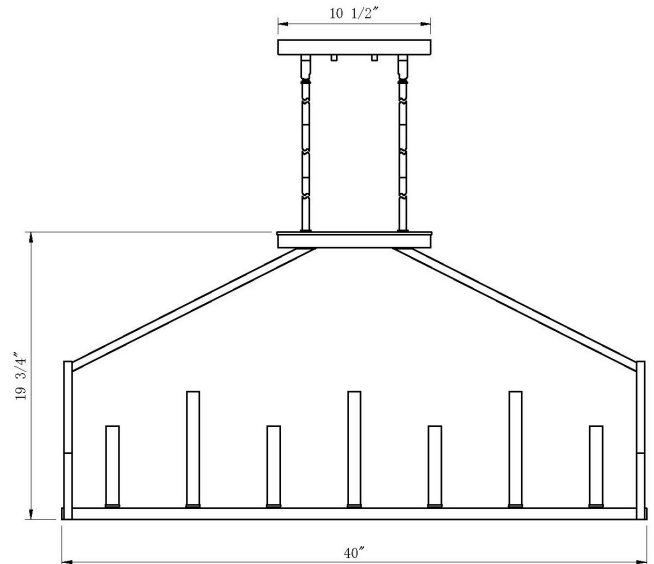

## LUCA 14-LIGHT CHANDELIER

<b>Description:</b>	Luca 14-light chandelier
<b>Finish:</b>	Matte black
<b>Dimensions:</b>	40" L x 12-1/2" W x 19-3/4" H
<b>Bulbs:</b>	14-60w Cand.
<b>Installed Weight:</b>	15 lbs.
<b>Certification:</b>	cETL / dry location

<b>Material:</b>	Steel
<b>Shades:</b>	NA
<b>Glass:</b>	NA
<b>Canopy Dimensions:</b>	10-1/2" x 5"
<b>Chain/Wire:</b>	12' wire
<b>Stems:</b>	6-12", 2-6", 2-3"