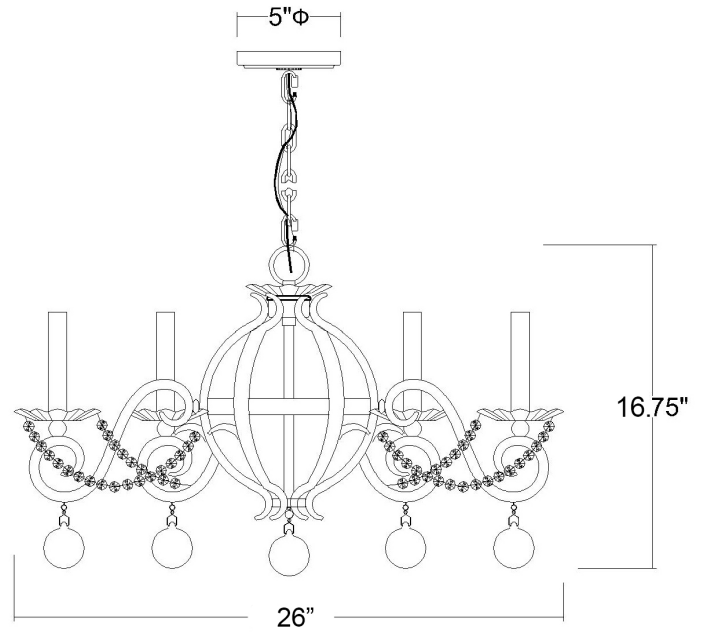

IN11344CW

CALLIE 5-LIGHT CHANDELIER

Description: Callie 5-Light Chandelier

Finish: Country White

Dimensions: 26" Dia. x 16-3/4" H

Bulbs: 5-60W Cand.

Installed Weight: 9.75 lbs.

Certification: cUL / dry location

Material: Steel and crystal

Shades: NA

Glass: NA

Canopy Dimensions: 5" Dia.

Chain/Wire: 5' Chain, 12' Wire

Additional Finishes: NA