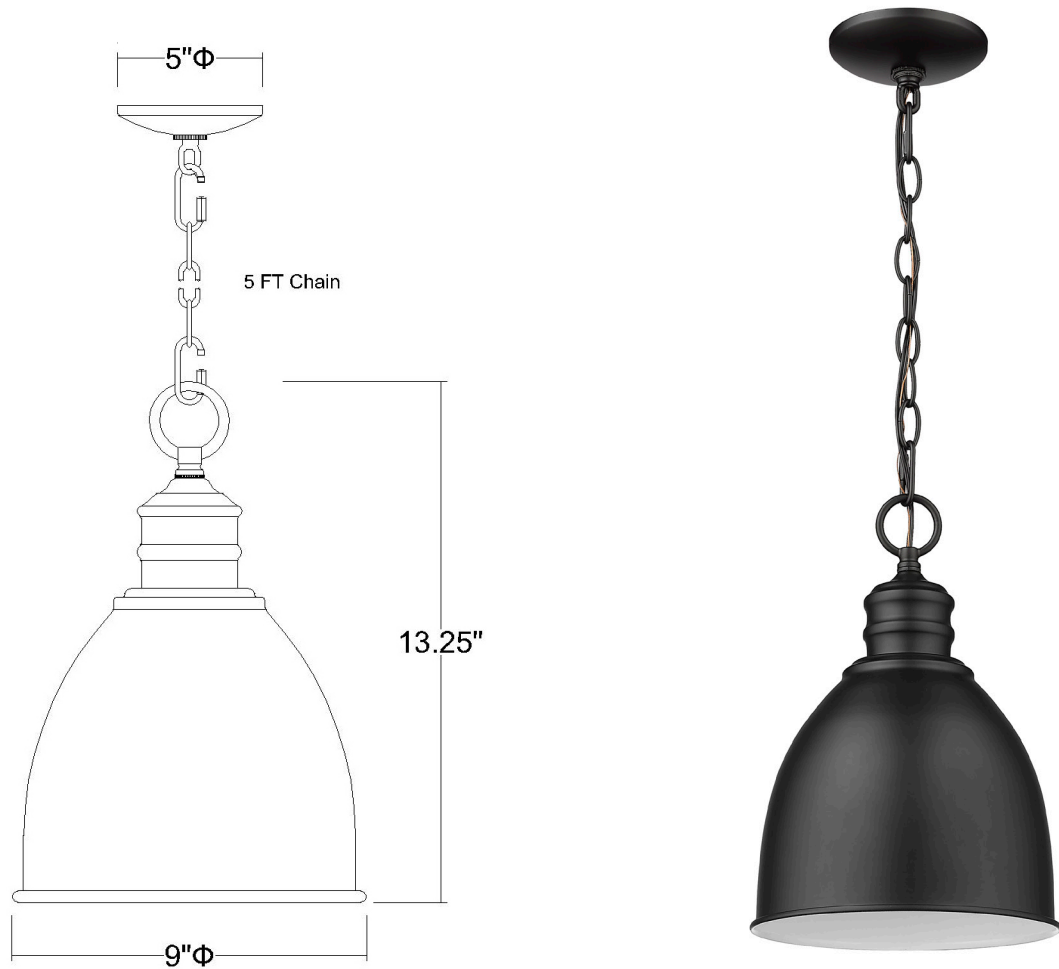

IN11171BK

COLBY 1-LIGHT PENDANT

Description: Colby 1-light pendant

Finish: Matte black

Dimensions: 9" D x 13-1/4" H

Bulbs: 1-100w medium

Installed Weight: 3.6 lbs.

Certification: Dry location / c UL

Material: Iron

Shade: Steel

Glass: NA

Canopy Dimensions: 5" dia.

Chain/Wire: 5' chain, 12' wire

Additional Finishes: White, oil-rubbed bronze,
and satin nickel