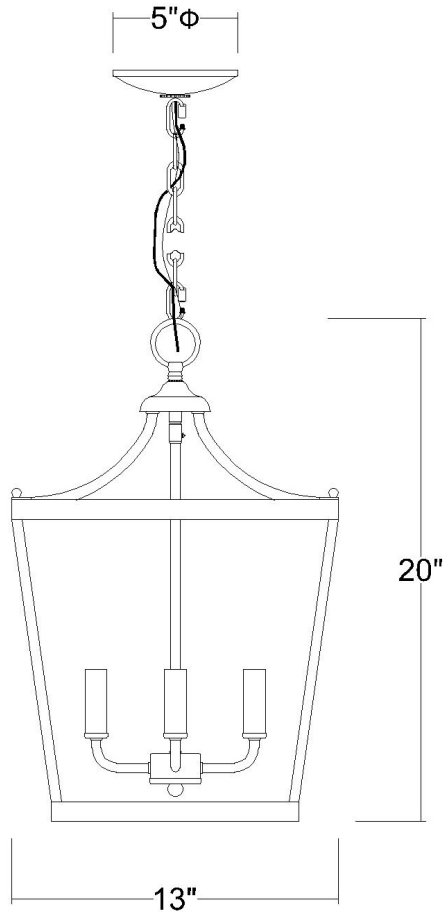

IN11133ORB

KENNEDY 4-LIGHT CHANDELIER

Description:	Kennedy 4-light chandelier
Finish:	Oil rubbed bronze
Dimensions:	13" sq. x 20" H
Bulbs:	4-60w candelabra
Installed Weight:	7 lbs.
Certification:	Dry location / c UL

Material:	Steel
Shades:	NA
Glass:	NA
Canopy Dimensions:	5" dia.
Chain/Wire:	5' chain, 12' wire
Additional Finishes:	BK, SN