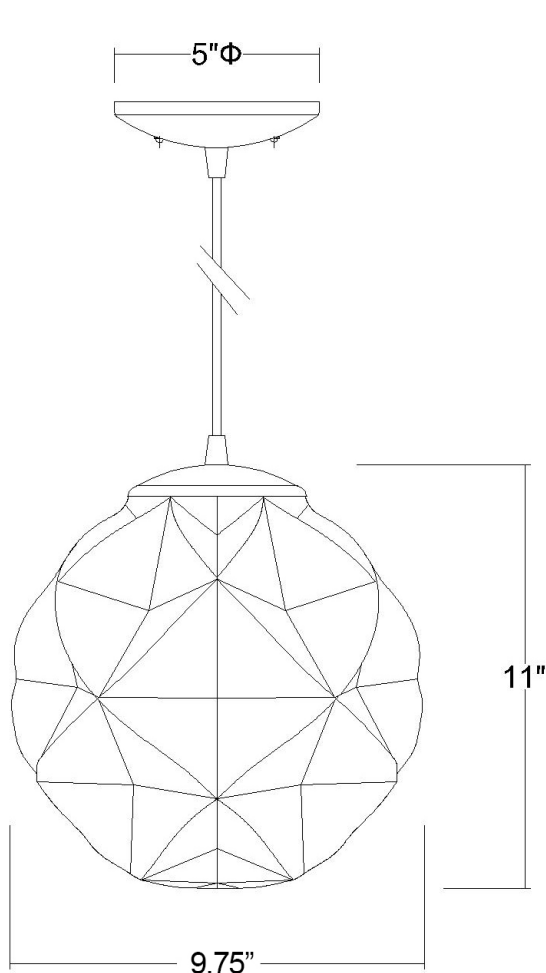

IN31210WH

NOVA 1-LIGHT PENDANT

Description:	Nova 1-light pendant
Finish:	White
Dimensions:	9-3/4" D x 11" H
Bulbs:	1-100w medium, 120V
Installed Weight:	6 lbs.
Certification:	Damp location / c UL

Material:	Steel and glass
Shade:	Glass
Glass:	Matte opal
Canopy Dimensions:	5" dia.
Chain/Wire:	12' wire
Additional Finishes:	NA