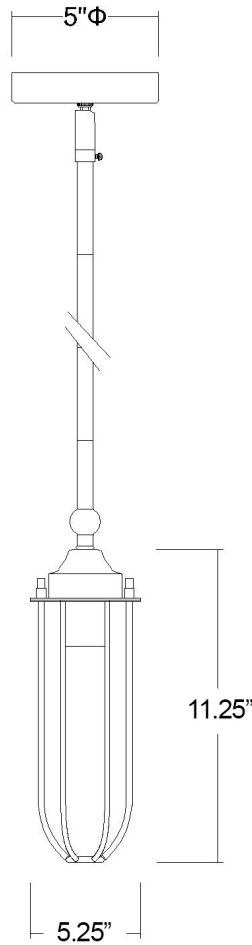

IN21365ORB

GARRET 1-LIGHT PENDANT

| | |
|--------------------------|------------------------|
| Description: | Garret 1-light pendant |
| Finish: | Oil rubbed bronze |
| Dimensions: | 5-1/4" D x 11-1/4" H |
| Bulbs: | 1-60w medium T30, 120V |
| Installed Weight: | 3 lbs. |
| Certification: | Dry location / c UL |

| | |
|-----------------------------|---|
| Material: | Steel |
| Shade: | Steel cage |
| Glass: | NA |
| Canopy Dimensions: | 5" dia. |
| Stems: | 12' wire, 45" stems (3-12", 1-6", 1-3") |
| Additional Finishes: | NA |