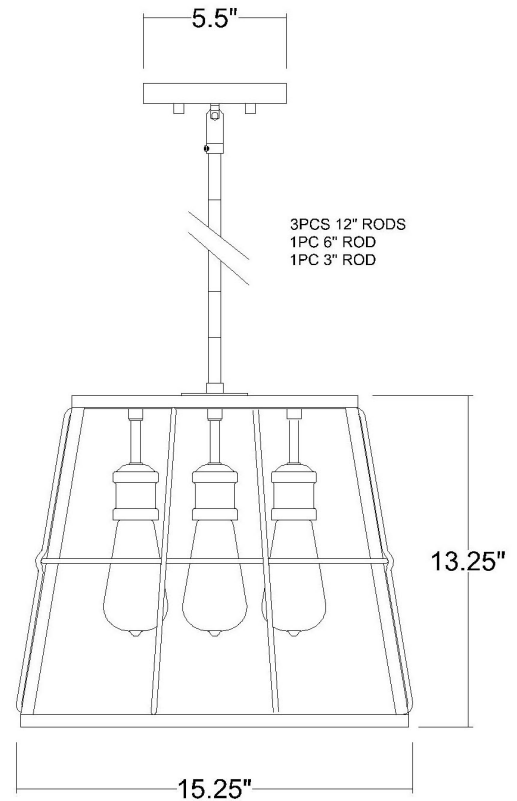

IN21051ORB

CHARLEY 4-LIGHT PENDANT

Description: Charley 4-Light Pendant

Finish: Oil Rubbed Bronze

Dimensions: 15-1/4" Sq. x 13-1/4" H

Bulbs: 4-100W Med.

Installed Weight: 7 lbs.

Certification: cUL / dry location

Material: Steel

Shades: NA

Glass: NA

Canopy Dimensions: 5-1/2" Sq.

Chain/Wire: 12' Wire

Stems: 3-12", 1-6", 1-3"

Additional Finishes: NA