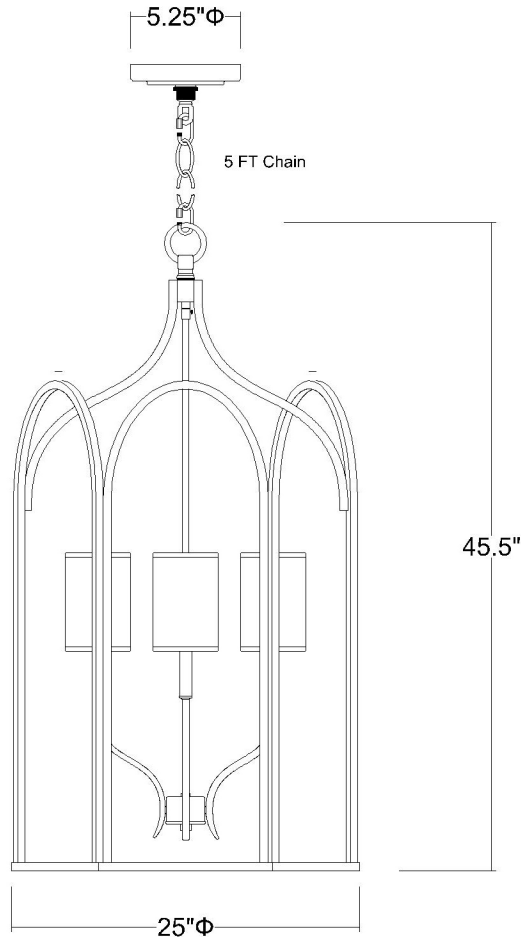

IN11416WG

ELLIE 6-LIGHT CHANDELIER

Description:	Ellie 6-light chandelier
Finish:	Washed gold
Dimensions:	25" D x 45-1/2" H
Bulbs:	6-60w candelabra, 120V
Installed Weight:	28.85 lbs.
Certification:	Dry location / c UL

Material:	Iron and fabric
Shades:	White fabric
Glass:	NA
Canopy Dimensions:	5-1/4" dia.
Chain/Wire:	5' chain, 12' wire
Additional Finishes:	NA