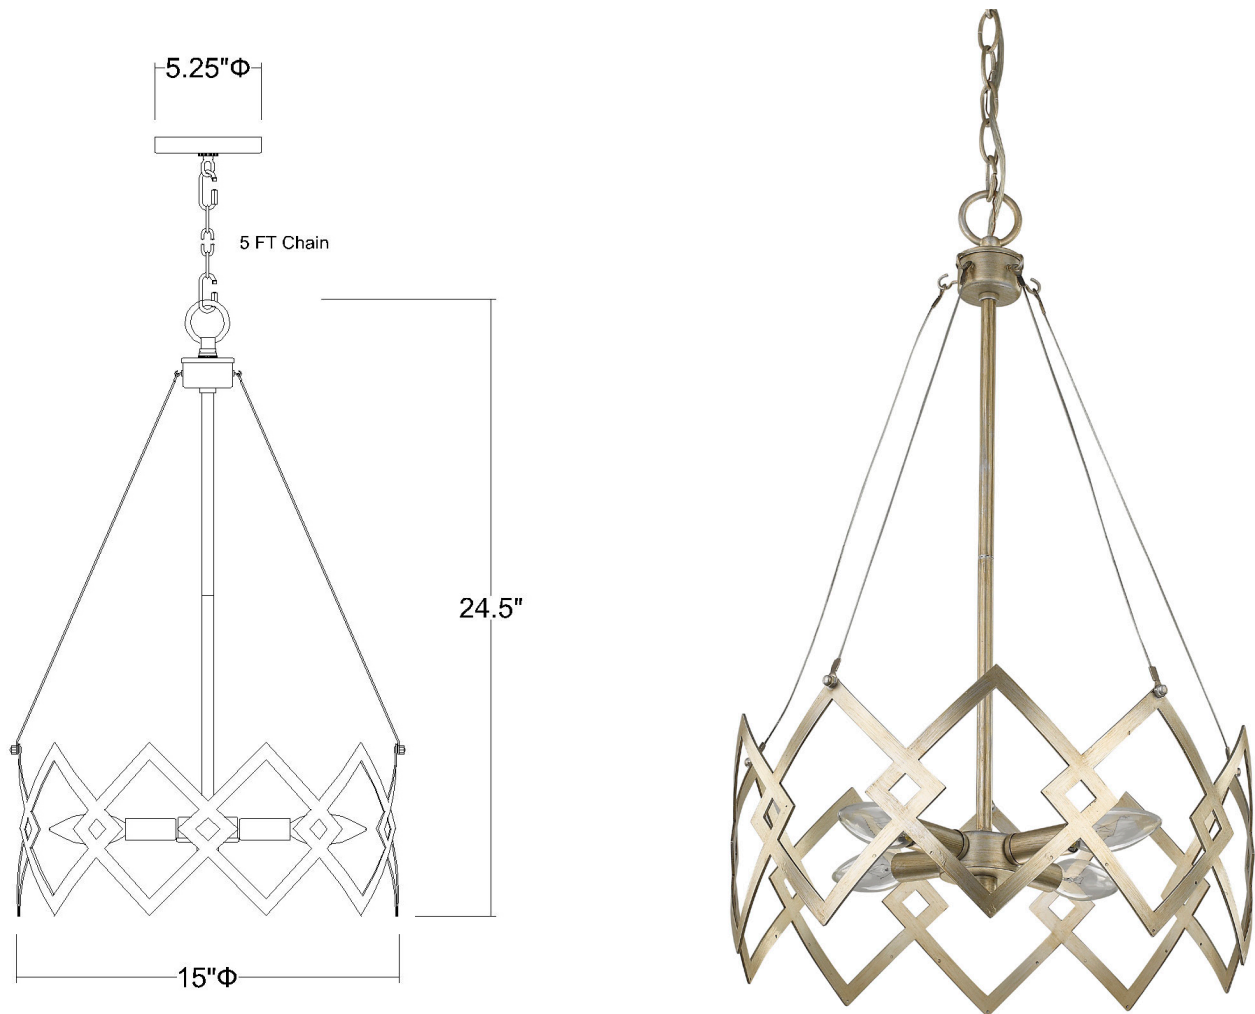

# IN11397WG

## NORA 4-LIGHT CHANDELIER

<b>Description:</b>	Nora 4-light chandelier
<b>Finish:</b>	Washed gold
<b>Dimensions:</b>	15" D x 24-1/2" H
<b>Bulbs:</b>	4-60w candelabra, 120V
<b>Installed Weight:</b>	4.4 lbs.
<b>Certification:</b>	Dry location / c UL

<b>Material:</b>	Iron
<b>Shades:</b>	NA
<b>Glass:</b>	NA
<b>Canopy Dimensions:</b>	5-1/4" dia.
<b>Chain/Wire:</b>	5' chain, 12' wire
<b>Additional Finishes:</b>	NA