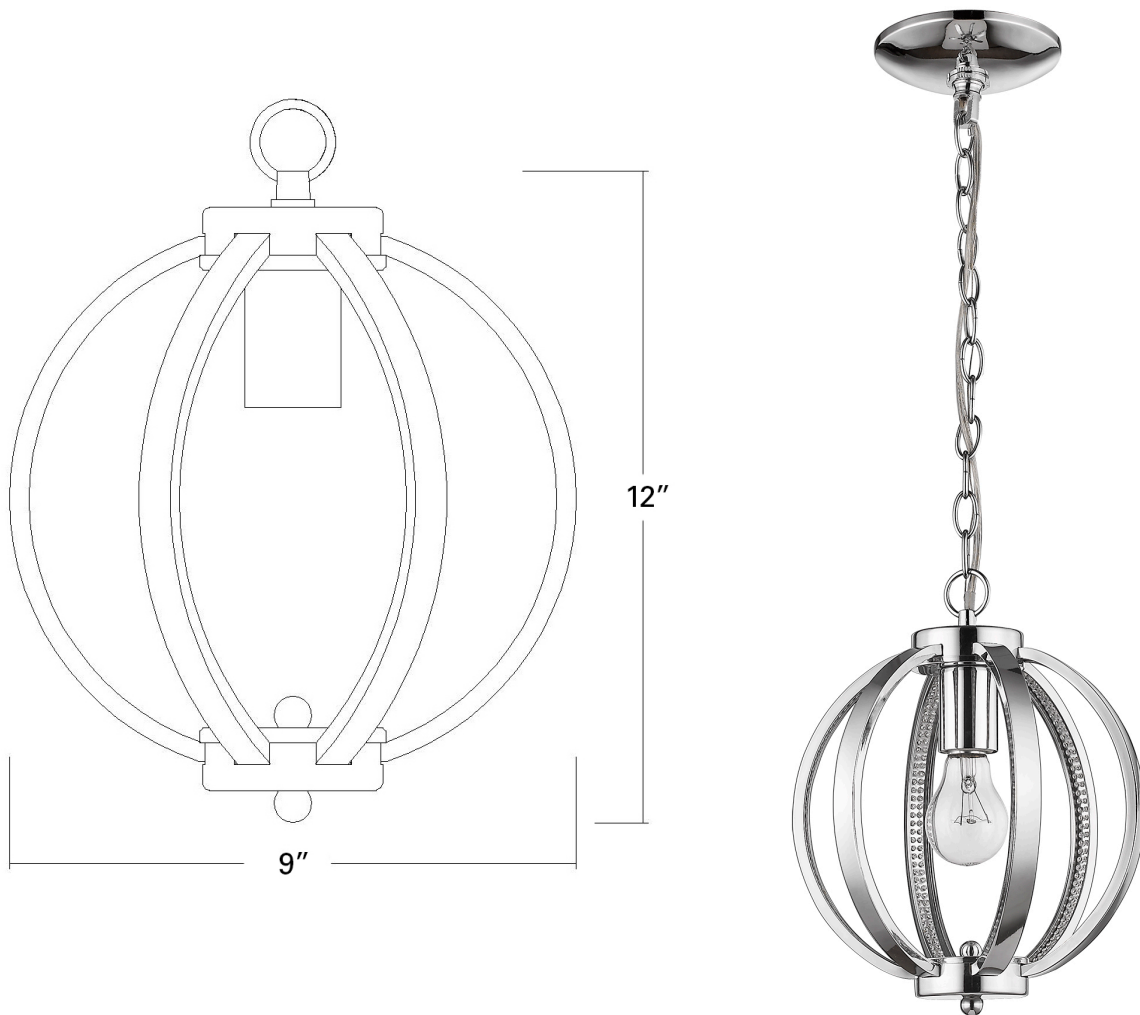

IN11335CH NEVAEH 1-LIGHT CHANDELIER

Description:	Nevaeh 1-light chandelier
Finish:	Chrome
Dimensions:	9" D x 12" H
Bulbs:	1-60w medium, 120V
Installed Weight:	3.5 lbs.
Certification:	Dry location / c UL

Material:	Steel and crystal
Shade:	NA
Glass:	NA
Canopy Dimensions:	5" dia.
Chain/Wire:	5' chain, 12' wire
Additional Finishes:	NA