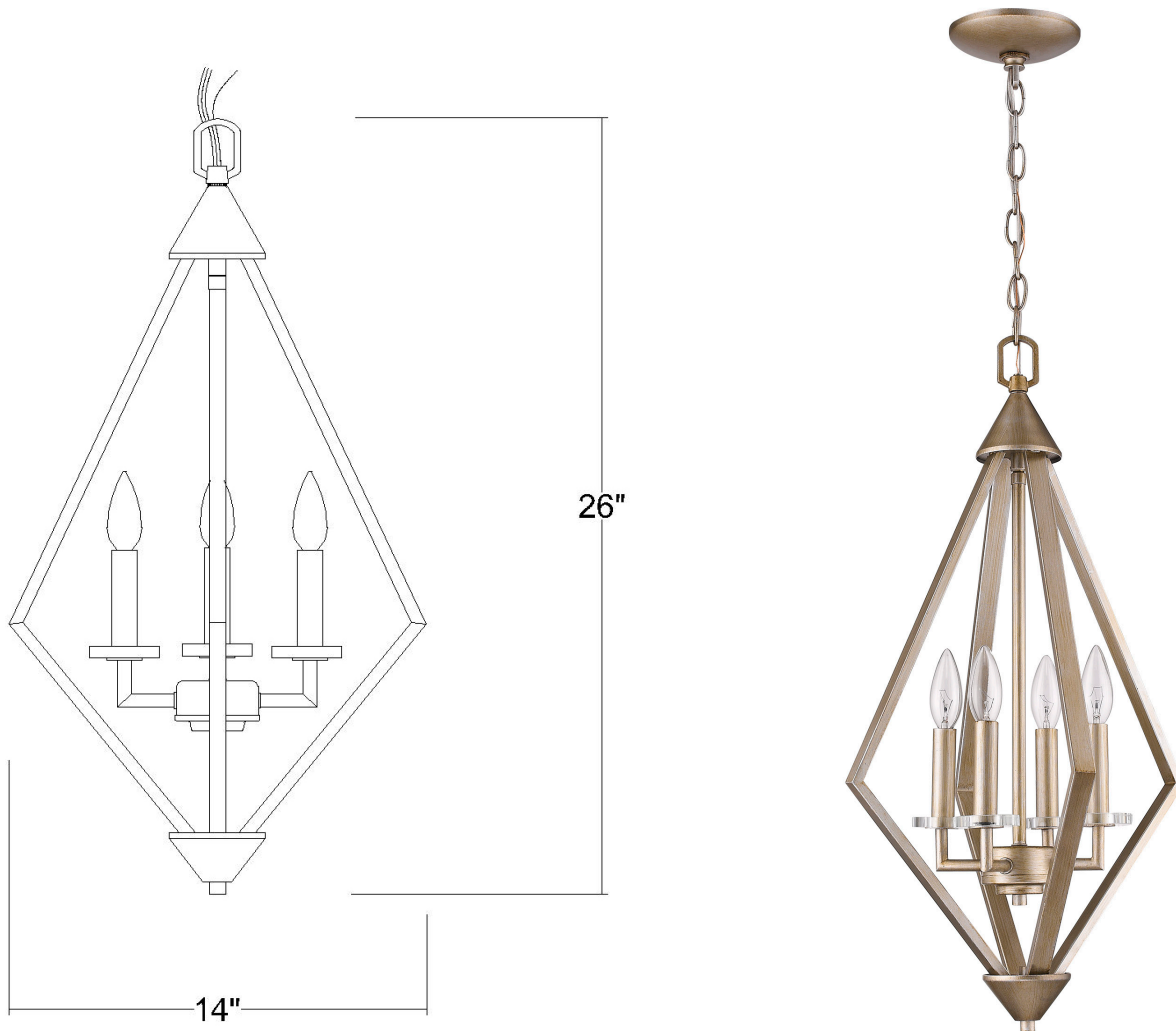

IN11315WG

EASTON 4-LIGHT CHANDELIER

Description:	Easton 4-light chandelier
Finish:	Washed gold
Dimensions:	14" W x 26" H
Bulbs:	4-60w candelabra, 120V
Installed Weight:	6 lbs.
Certification:	Dry location / c UL

Material:	Steel and crystal
Shade:	NA
Glass:	NA
Canopy Dimensions:	5" dia.
Chain/Wire:	5' chain, 12' wire
Additional Finishes:	NA